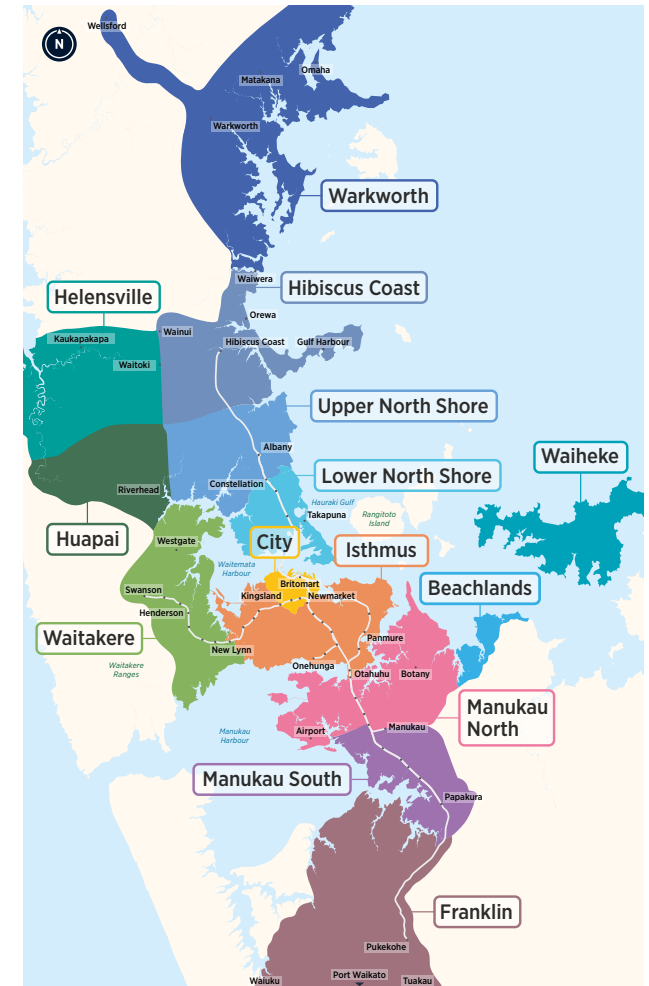

Link Bus

Central Bus Timetable

CityLink

InnerLink

OuterLink

TāmakiLink

Other timetables available in this area that may interest you

Timetable	Routes
Link	CityLink, InnerLink, OuterLink, TāmakiLink
Mt Wellington, Sylvania Park, Pt England	32, 66, 70, 298, 321, 323, 670, 743, 744, 782
Mission Bay, St Heliers, Glendowie, Orakei	Tāmaki Link, 744, 762, 774, 775, 781, 782, 783
Howick, Bucklands Beach, Pakuranga	70, 72C, 72M, 72X, 711, 712, 714, 733, 734, 735
Botany, Mission Heights, Flat Bush	31, 35, 70, 314, 351, 352, 353, 355, 739
Central Isthmus Crosstowns	64, 66, 68, 650, 670
Train timetable	Eastern Line Southern Line Onehunga Line

Fare Zones & Boundaries

- Warkworth
- Hibiscus Coast
- Upper North Shore
- Lower North Shore
- Helensville
- Huapai
- Waitakere
- City
- Isthmus
- Waiheke
- Manukau North
- Manukau South
- Franklin
- Beachlands

Mon-Fri 06:10 - Midnight
Sat/Sun/Holidays 06:20 - Midnight

OuterLink

Every 12 to 15 Minutes*

Mon-Fri 06:00 - Midnight
Sat/Sun/Holidays 06:00 - Midnight

TāmakiLink

Every 15 Minutes*

To Britomart: Mon-Fri 05:30 - 23:20
Sat 05:30 - 23:17
Sun/Holidays 06:00 - 23:15
From Britomart: Mon-Sat 06:10 - 23:55
Sun/Holidays 06:40 - 23:55
(Fri/Sat 01:00, 02:00, 03:00)

Route Map

Tāmaki Link