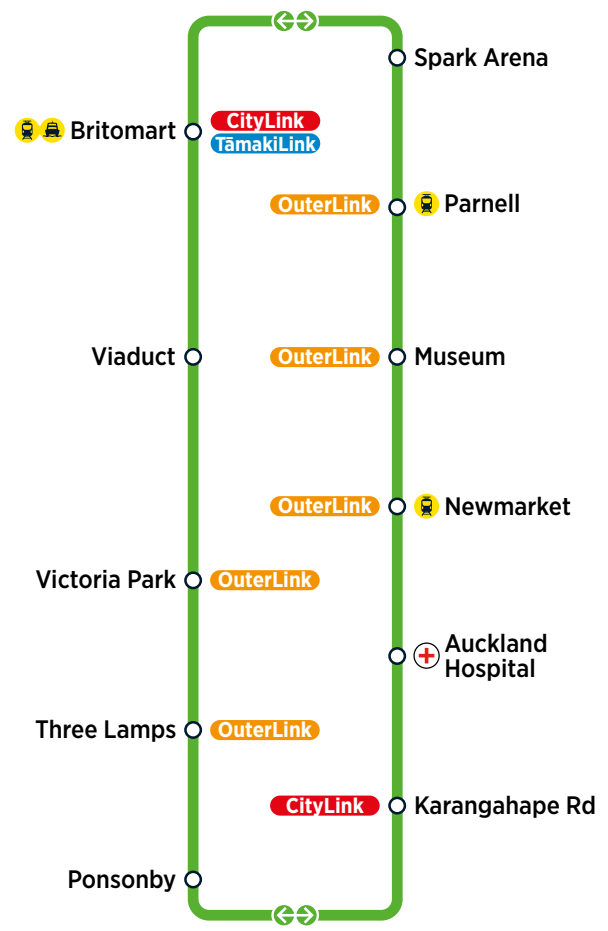

Fare Zones & Boundaries

- Warkworth
- Hibiscus Coast
- Upper North Shore
- Lower North Shore
- Helensville
- Huapai
- Waitakere
- City
- Isthmus
- Waiheke
- Manukau North
- Manukau South
- Franklin
- Beachlands

Effective 19 February 2023

For more information on fares visit www.AT.govt.nz/fares

CityLink

Every 7 to 8 Minutes*

Mon-Fri 06:00 - Midnight
Sat/Sun/Holidays 06:16 - Midnight

InnerLink

Every 10 to 15 Minutes*

Mon-Fri 06:10 - Midnight
Sat/Sun/Holidays 06:20 - Midnight

OuterLink

Every 12 to 15 Minutes*

Mon-Fri 06:00 - Midnight
Sat/Sun/Holidays 06:00 - Midnight

TāmakiLink

Every 15 Minutes*

To Britomart: Mon-Fri 05:30 - 23:20
Sat 05:30 - 23:17
Sun/Holidays 06:00 - 23:15
From Britomart: Mon-Sat 06:10 - 23:55
Sun/Holidays 06:40 - 23:55
(Fri/Sat 01:00, 02:00, 03:00)

Route Map

Tāmaki Link