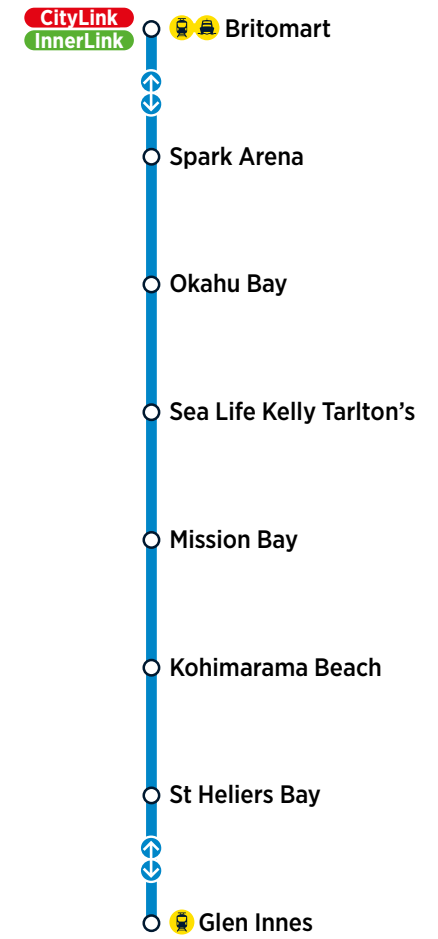

Link Bus

Central Bus Timetable

CityLink

InnerLink

OuterLink

TāmakiLink

Other timetables available in this area that may interest you

Timetable	Routes
Link	CityLink, InnerLink, OuterLink, TāmakiLink
Mt Wellington, Sylvania Park, Pt England	32, 66, 70, 298, 321, 323, 670, 743, 744, 782
Mission Bay, St Heliers, Glendowie, Orakei	Tāmaki Link, 744, 762, 774, 775, 781, 782, 783
Howick, Bucklands Beach, Pakuranga	70, 72C, 72M, 72X, 711, 712, 714, 733, 734, 735
Botany, Mission Heights, Flat Bush	31, 35, 70, 314, 351, 352, 353, 355, 739
Central Isthmus Crosstowns	64, 66, 68, 650, 670
Train timetable	Eastern Line Southern Line Onehunga Line

Fare Zones & Boundaries

- Warkworth
- Hibiscus Coast
- Upper North Shore
- Lower North Shore
- Helensville
- Huapai
- Waitakere
- City
- Isthmus
- Waiheke
- Manukau North
- Manukau South
- Franklin
- Beachlands

Effective 19 February 2023

For more information on fares visit www.AT.govt.nz/fares

CityLink

Every 7 to 8 Minutes*

Mon-Fri 06:00 - Midnight
Sat/Sun/Holidays 06:16 - Midnight

InnerLink

Every 10 to 15 Minutes*

Mon-Fri 06:10 - Midnight
Sat/Sun/Holidays 06:20 - Midnight

OuterLink

Every 12 to 15 Minutes*

Mon-Fri 06:00 - Midnight
Sat/Sun/Holidays 06:00 - Midnight

TāmakiLink

Every 15 Minutes*

To Britomart: Mon-Fri 05:30 - 23:20
Sat 05:30 - 23:17
Sun/Holidays 06:00 - 23:15
From Britomart: Mon-Sat 06:10 - 23:55
Sun/Holidays 06:40 - 23:55
(Fri/Sat 01:00, 02:00, 03:00)