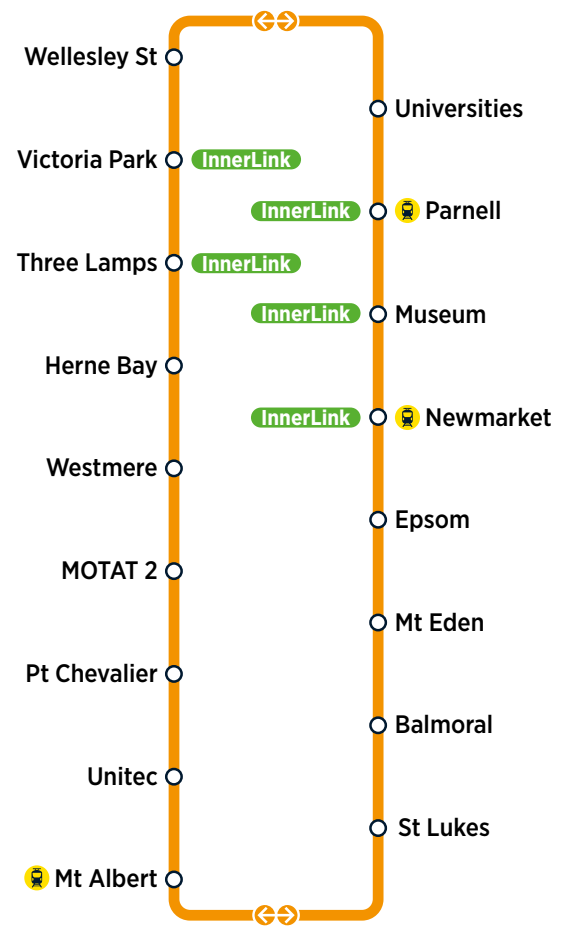

Link Bus

Central Bus Timetable

CityLink

InnerLink

OuterLink

TāmakiLink

Other timetables available in this area that may interest you

Timetable	Routes
Link	CityLink, InnerLink, OuterLink, TāmakiLink
Mt Wellington, Sylvania Park, Pt England	32, 66, 70, 298, 321, 323, 670, 743, 744, 782
Mission Bay, St Heliers, Glendowie, Orakei	Tāmaki Link, 744, 762, 774, 775, 781, 782, 783
Howick, Bucklands Beach, Pakuranga	70, 72C, 72M, 72X, 711, 712, 714, 733, 734, 735
Botany, Mission Heights, Flat Bush	31, 35, 70, 314, 351, 352, 353, 355, 739
Central Isthmus Crosstowns	64, 66, 68, 650, 670
Train timetable	Eastern Line Southern Line Onehunga Line

Fare Zones & Boundaries

- Warkworth
- Hibiscus Coast
- Upper North Shore
- Lower North Shore
- Helensville
- Huapai
- Waitakere
- City
- Isthmus
- Waiheke
- Manukau North
- Manukau South
- Franklin
- Beachlands

Effective 19 February 2023

For more information on fares visit www.AT.govt.nz/fares

CityLink

Every 7 to 8 Minutes*

Mon-Fri 06:00 - Midnight
Sat/Sun/Holidays 06:16 - Midnight

InnerLink

Every 10 to 15 Minutes*

Mon-Fri 06:10 - Midnight
Sat/Sun/Holidays 06:20 - Midnight

OuterLink

Every 12 to 15 Minutes*

Mon-Fri 06:00 - Midnight
Sat/Sun/Holidays 06:00 - Midnight

TāmakiLink

Every 15 Minutes*

To Britomart: Mon-Fri 05:30 - 23:20
Sat 05:30 - 23:17
Sun/Holidays 06:00 - 23:15
From Britomart: Mon-Sat 06:10 - 23:55
Sun/Holidays 06:40 - 23:55
(Fri/Sat 01:00, 02:00, 03:00)