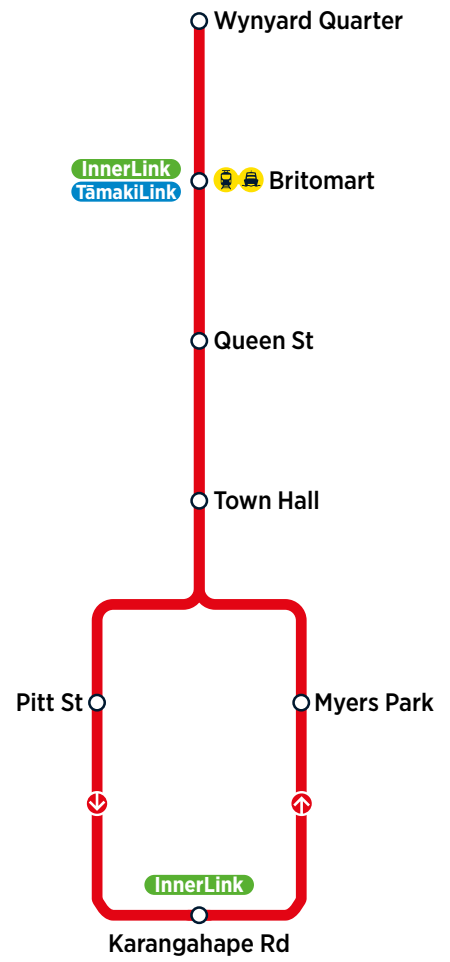

Fare Zones & Boundaries

- Warkworth
- Hibiscus Coast
- Upper North Shore
- Lower North Shore
- Helensville
- Huapai
- Waitakere
- City
- Isthmus
- Waiheke
- Manukau North
- Manukau South
- Franklin
- Beachlands

Effective 19 February 2023

For more information on fares visit www.AT.govt.nz/fares

CityLink

Every 7 to 8 Minutes*

Mon-Fri 06:00 - Midnight
Sat/Sun/Holidays 06:16 - Midnight

InnerLink

Every 10 to 15 Minutes*

Mon-Fri 06:10 - Midnight
Sat/Sun/Holidays 06:20 - Midnight

OuterLink

Every 12 to 15 Minutes*

Mon-Fri 06:00 - Midnight
Sat/Sun/Holidays 06:00 - Midnight

TāmakiLink

Every 15 Minutes*

To Britomart: Mon-Fri 05:30 - 23:20
Sat 05:30 - 23:17
Sun/Holidays 06:00 - 23:15
From Britomart: Mon-Sat 06:10 - 23:55
Sun/Holidays 06:40 - 23:55
(Fri/Sat 01:00, 02:00, 03:00)

Route Map

Tāmaki Link