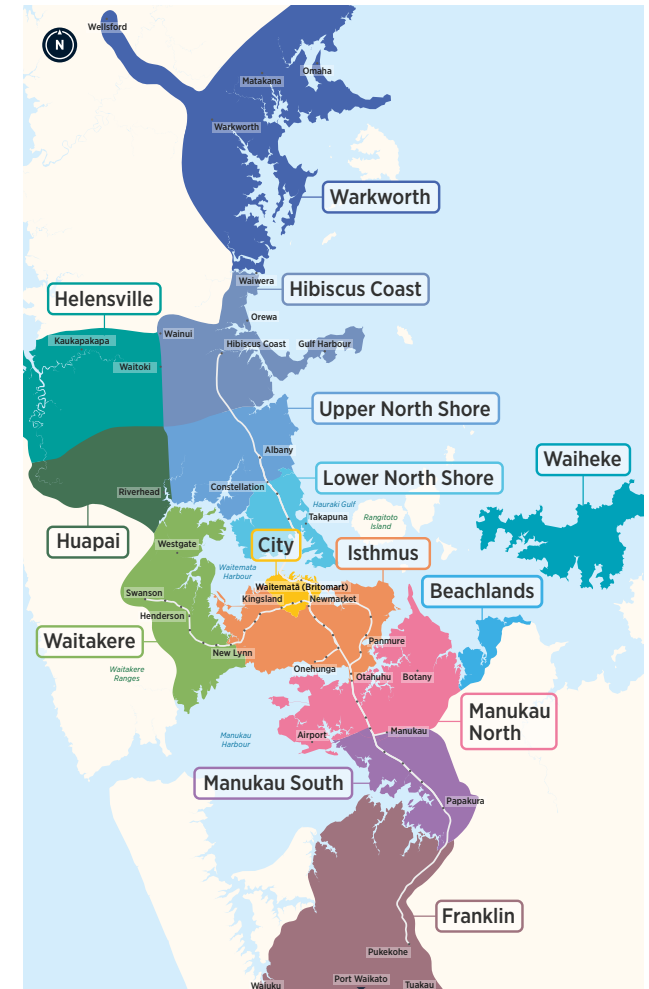

## Southern Bus Timetable

▶▶ 33

▶ 365

▶ 372

▶ 373

▶ 376

▶ 377

▶ 378

# Routes

- ▶ **33** Papakura, Great South Rd, Manurewa, Manukau, Otahuhu Town Centre, Otahuhu Station
- ▶ **365** Manukau Station, Homai, Manurewa, Randwick Park, Takanini Station, Porchester Rd, Papakura Station
- ▶ **372** Papakura Station, Willis Rd, Sheehan Ave, Dominion Rd, Clevedon Rd, Papakura Station
- ▶ **373** Red Hill, Settlement Rd, Papakura Station
- ▶ **376** Auranga, Drury, Papakura Station
- ▶ **377** Rosehill, Pahurehure, Papakura
- ▶ **378** Karaka Harbourside, Karaka Lakes, Papakura Station
- ▶ **394** Papakura Station, Pukekohe Station

# Fare Zones & Boundaries

- ▶ Warkworth
- ▶ Huapai
- ▶ Manukau North
- ▶ Hibiscus Coast
- ▶ Waitakere
- ▶ Manukau South
- ▶ Upper North Shore
- ▶ City
- ▶ Franklin
- ▶ Lower North Shore
- ▶ Isthmus
- ▶ Beachlands
- ▶ Helensville
- ▶ Waiheke