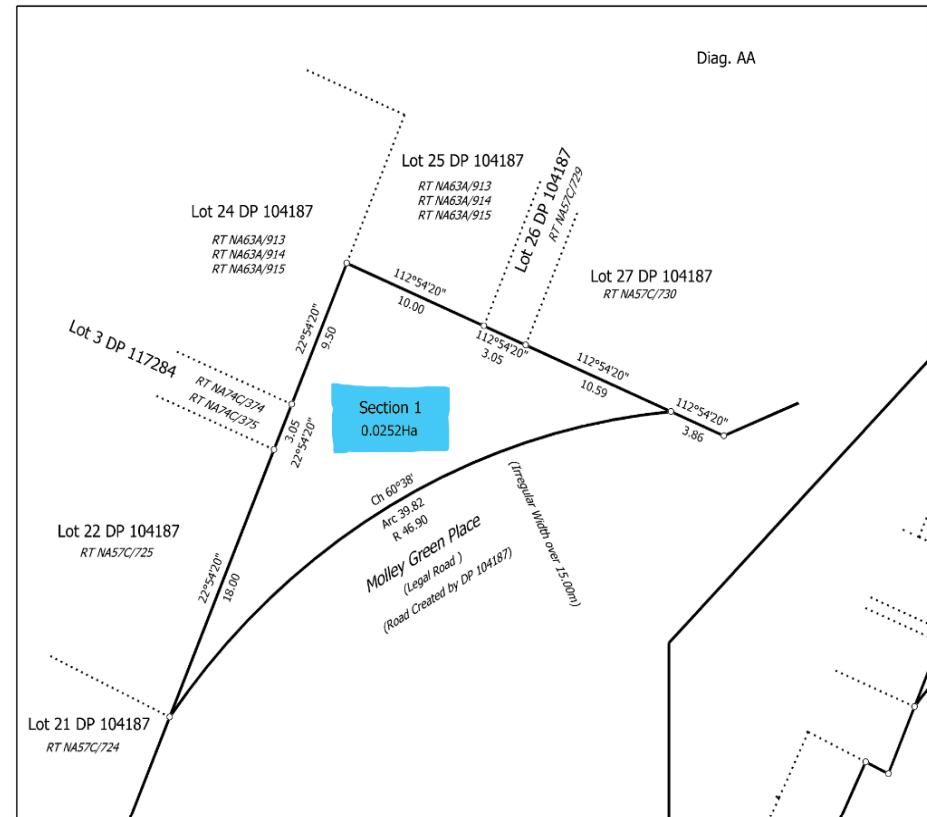

Attachment 1 – Molly Green Road Land coloured in blue

Auckland Council Geomaps

Section 1 on draft Survey Office Plan 590717