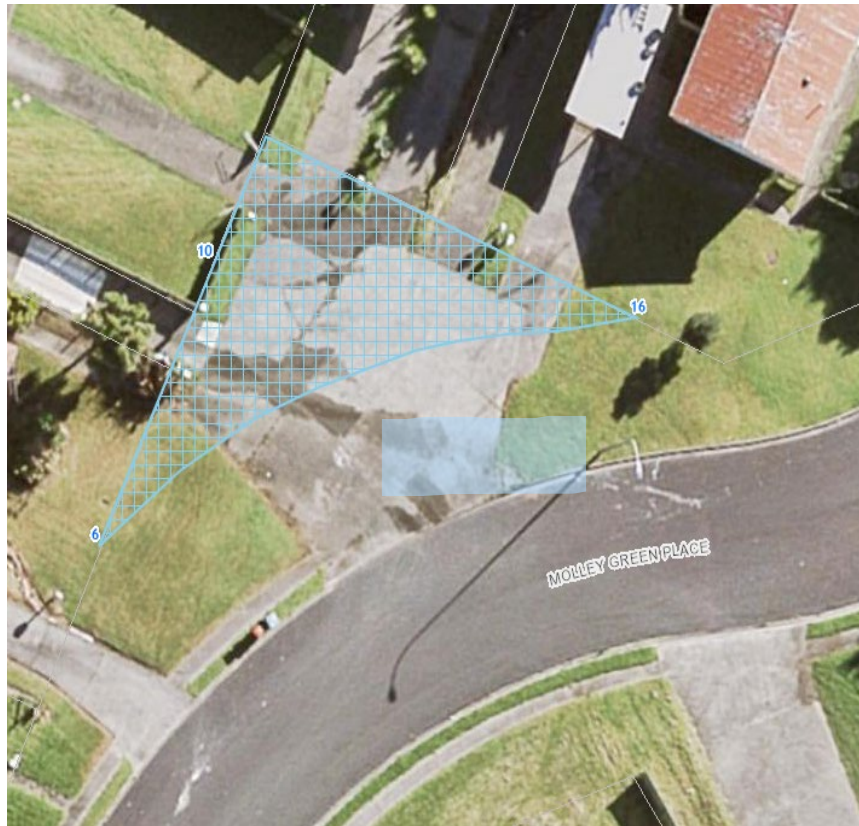

Attachment 1 – Molly Green Road Land coloured in blue

Auckland Council Geomaps

Section 1 on draft Survey Office Plan 590717