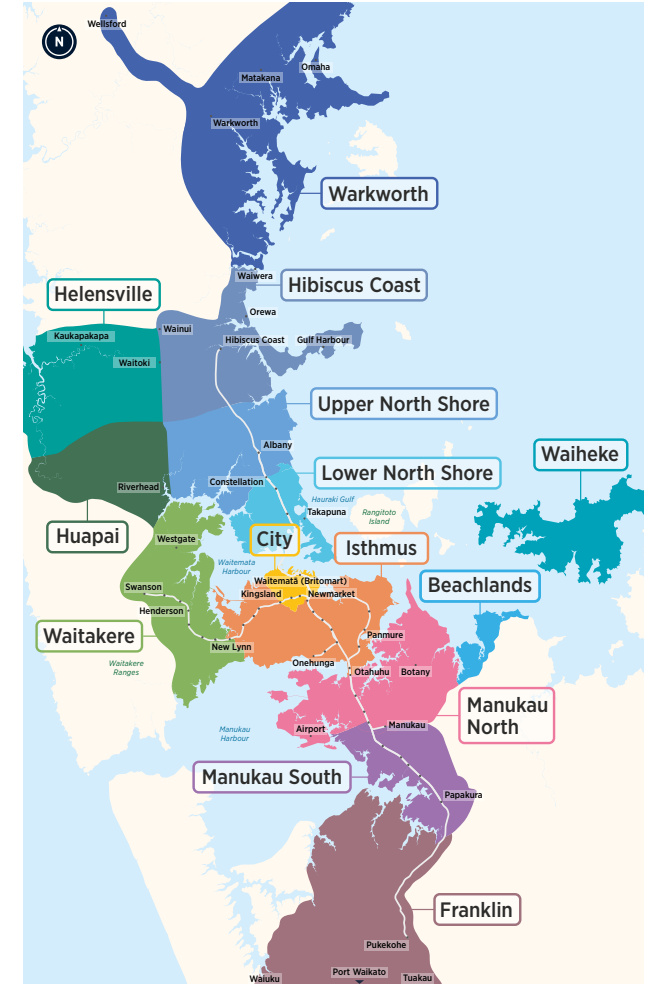

# Mt Roskill Lynfield Blockhouse Bay Dominion Rd

Central Bus Timetable

- | 25B
- | 25L
- || 252
- || 253

## Routes

- 252 Lynfield to City via Dominion Rd, Ian Mckinnon Dr (Monday to Friday peak only)
- 253 Blockhouse Bay to City via Dominion Rd, Ian Mckinnon Dr (Monday to Friday peak only)
- 25B Blockhouse Bay to City via Dominion Rd, View Rd, Symonds St
- 25L Lynfield to City via Dominion Rd, View Rd, Symonds St
- 25B City to Blockhouse Bay via Symonds St, View Rd, Dominion Rd
- 25L City to Lynfield via Symonds St, View Rd, Dominion Rd

Other timetables available in this area that may interest you

Timetable	Routes
Link	<b>CityLink, InnerLink, OuterLink, TamakiLink</b>
Central Isthmus Crosstowns	<b>64, 66, 68, 650, 670</b>
New North Rd	<b>20, 22N, 22R</b>
Sandringham Rd	<b>24B, 24R</b>
Mt Eden Rd	<b>27H, 27T, 27W, 64</b>
Train timetable	<b>Western Line</b>

## Fare Zones & Boundaries

- Warkworth
- Hibiscus Coast
- Upper North Shore
- Lower North Shore
- Helensville
- Huapai
- Waitakere
- City
- Isthmus
- Waiheke
- Manukau North
- Manukau South
- Franklin
- Beachlands