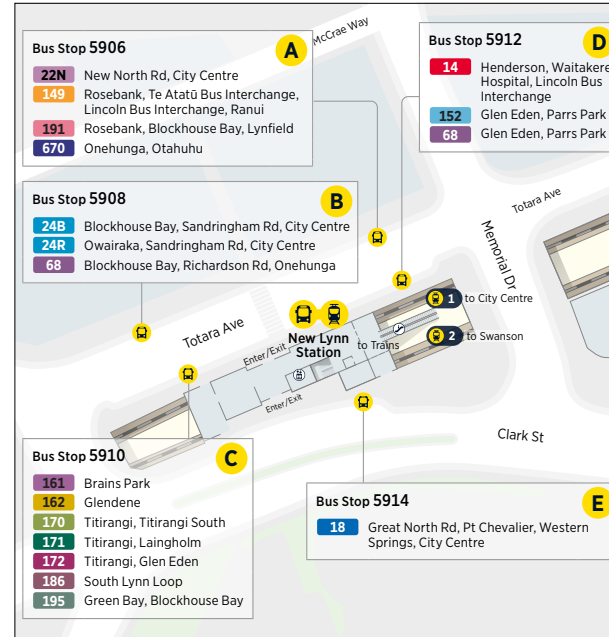

# 24B 24R

City Centre to Wesley, Blockhouse Bay,  
New Lynn

via Sandringham Rd

		Graham Street (stop 1053)	Sandringham Shops (Stop 8316)	Wesley Intermediate School (stop 8326)	Hendon Avenue (stop 8922)	Stop C Blockhouse Bay (stop 8353)	Stop B New Lynn
Sunday and Public Holidays cont..	24R	18:20	18:42	-	18:50	-	19:05
	24B	18:35	18:57	19:01	-	19:16	19:25
	24R	18:50	19:12	-	19:19	-	19:32
	24B	19:05	19:27	19:31	-	19:46	19:55
	24R	19:20	19:42	-	19:48	-	20:00
	24B	19:35	19:57	20:00	-	20:11	20:18
	24R	19:50	20:12	-	20:18	-	20:30
	24B	20:05	20:27	20:30	-	20:41	20:48
	24R	20:20	20:42	-	20:48	-	21:00
	24B	20:35	20:55	20:58	-	21:11	21:18
	24R	20:50	21:10	-	21:16	-	21:27
	24B	21:05	21:25	21:28	-	21:41	21:48
	24R	21:20	21:40	-	21:46	-	21:57
	24B	21:35	21:53	21:56	-	22:08	22:15
	24R	21:50	22:08	-	22:14	-	22:25
24B	22:05	22:23	22:26	-	22:38	22:45	
24R	22:20	22:38	-	22:44	-	22:55	
24B	22:35	22:53	22:56	-	23:08	23:15	
24R	22:50	23:08	-	23:14	-	23:25	
24B	23:05	23:23	23:26	-	23:38	23:45	

# Route Map

## Blockhouse Bay

## New Lynn Station