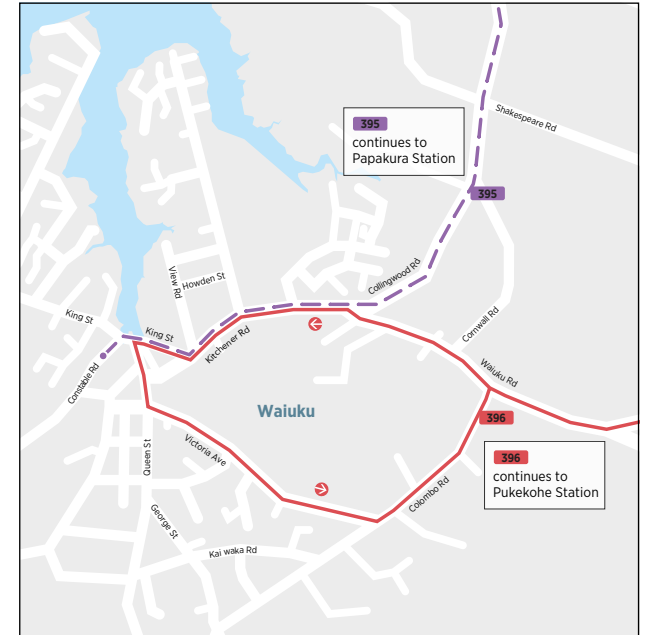

Route Map

Waiuku

Pukekohe