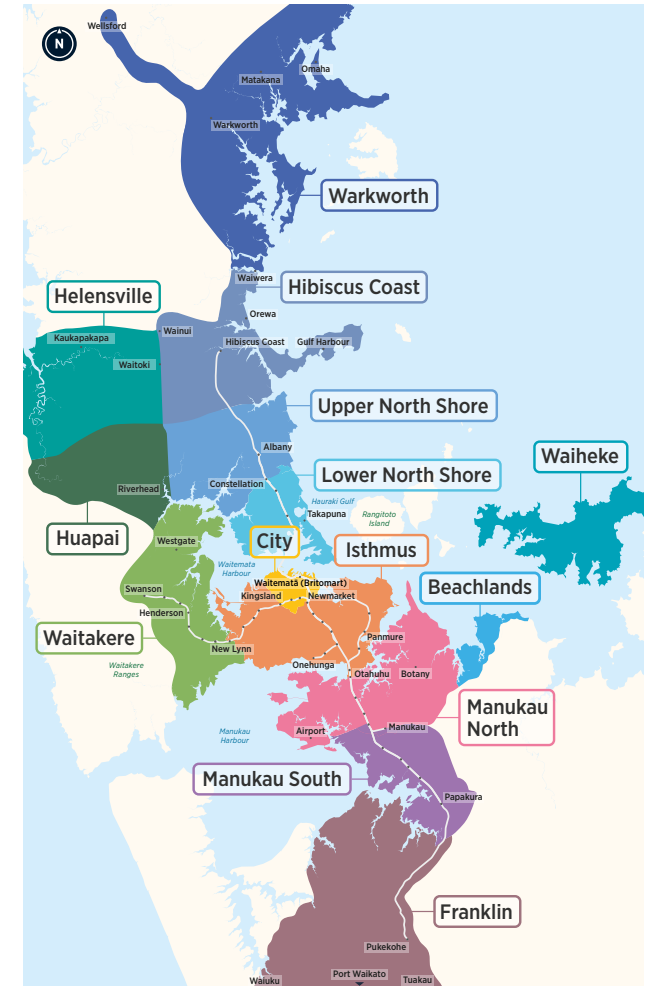

396

399

Routes

- **391** Cape Hill Rd, East St and Twomey Dr
- **392** Birdwood Rd, Princes St West and Seddon St
- **393** Wellington St, Manukau Rd, Nelson St and Kitchener Rd
- **394** Papakura Station, Pukekohe Station
- **395** Waiuku, Kingseat Rd, Linwood Rd, Papakura Station - limited service
- **396** Waiuku, Patumahoe, Pukekohe Station
- **399** Pukekohe Station, Tuakau, Port Waikato - limited service

Other timetables available in this area that may interest you

Timetable	Routes
Mangere, Otahuhu, Papatoetoe	31, 32, 36, 38, 309, 313, 321, 324, 325, 326
Otara, Papatoetoe, Highbrook, East Tamaki	31, 33, 36, 314, 325, 351, 352, 353, 361
Manurewa	33, 361, 362, 363, 365, 366
Papakura	33, 365, 371, 372, 373, 376, 377, 378, 394
Airport	Airport Link
Train timetable	Southern Line

Fare Zones & Boundaries

- Warkworth
- Hibiscus Coast
- Manukau North
- Upper North Shore
- Waitakere
- Manukau South
- Lower North Shore
- City
- Franklin
- Helensville
- Isthmus
- Beachlands
- Waiheke

Route Map

Waiuku

Pukekohe