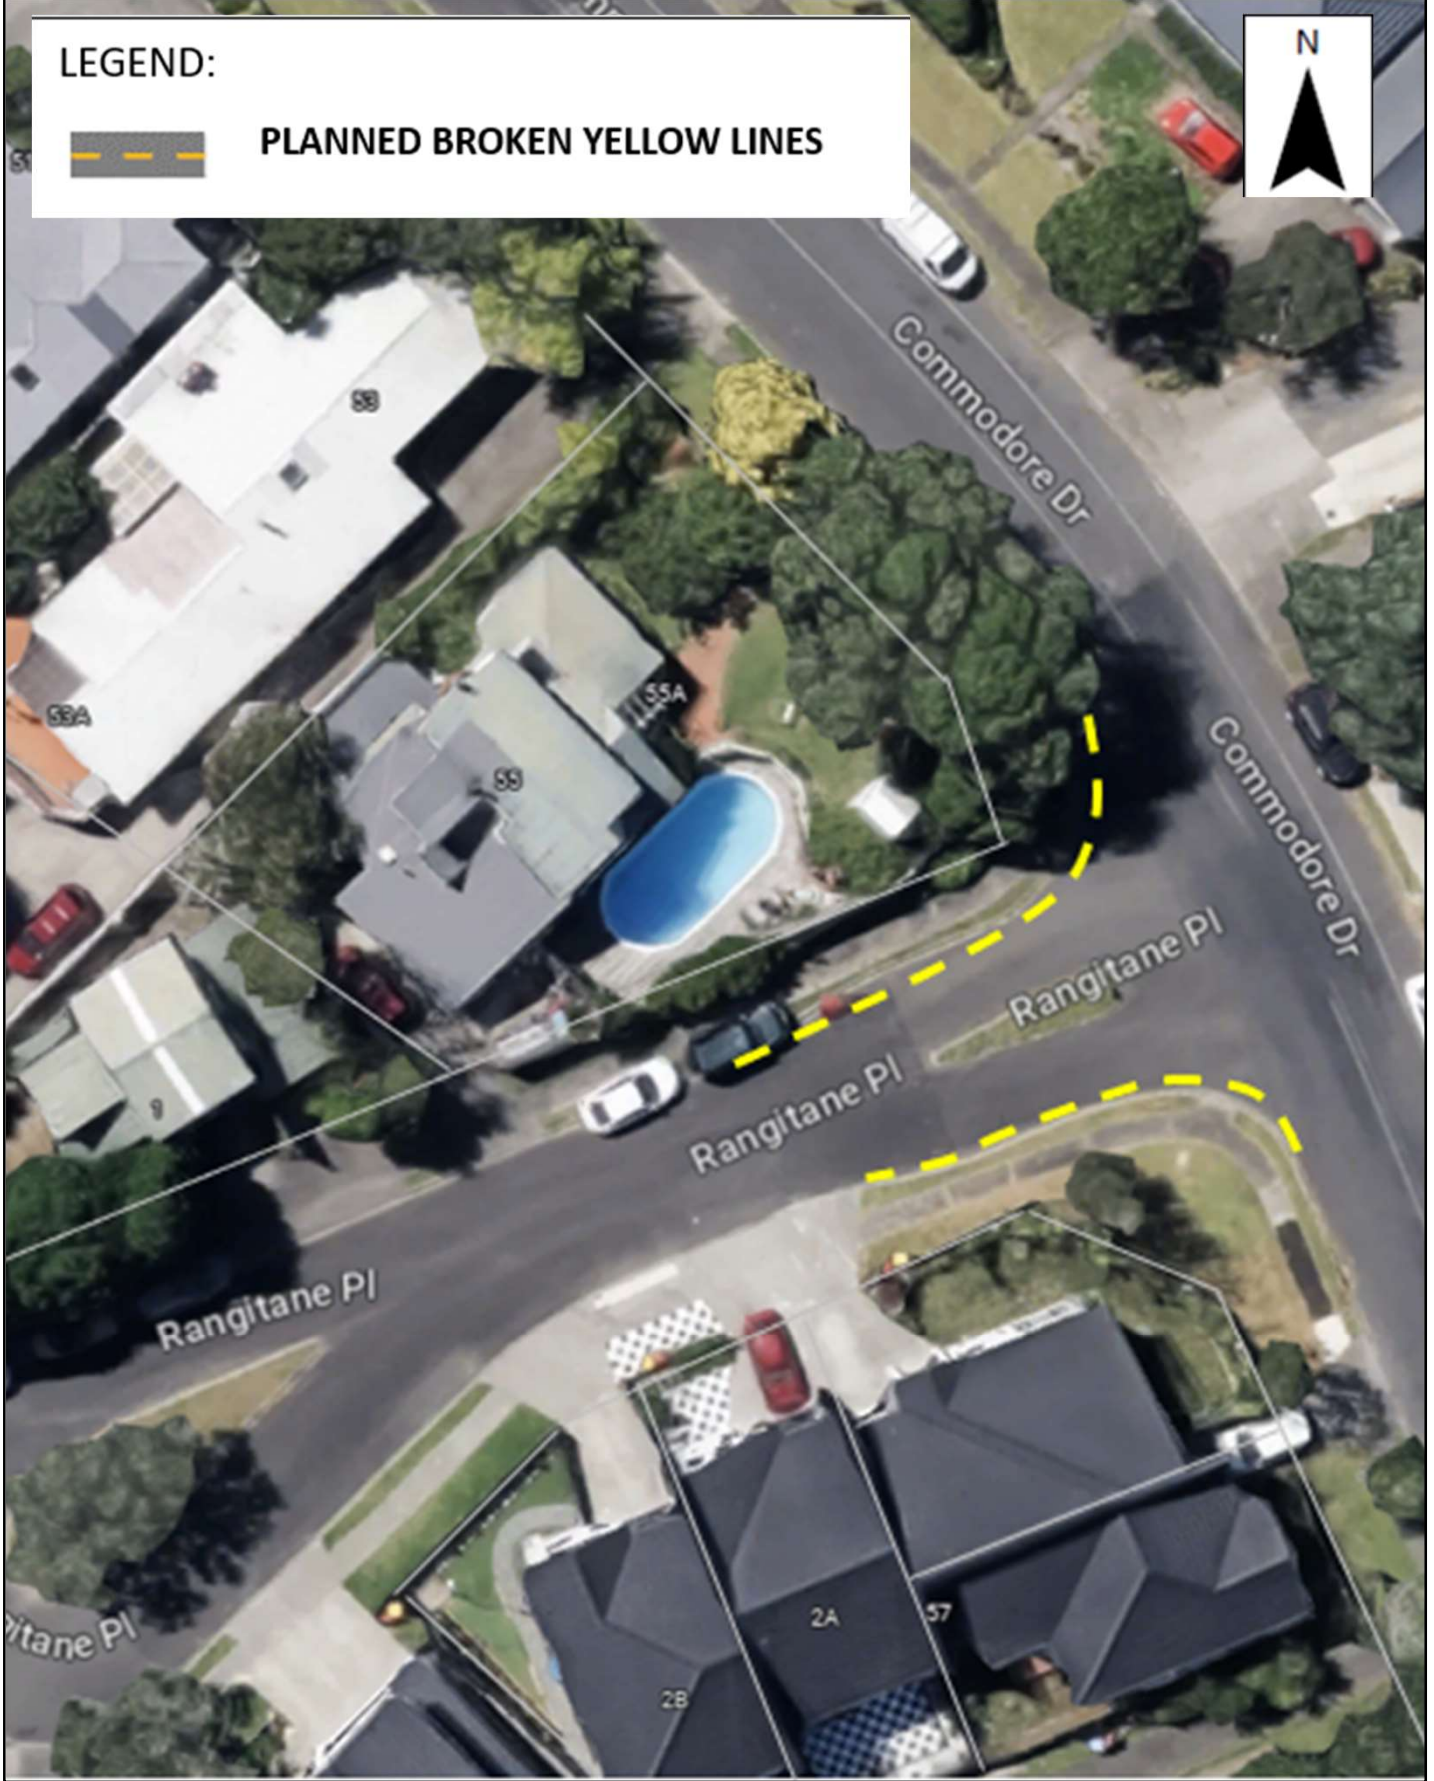

LEGEND:

PLANNED BROKEN YELLOW LINES

NOT TO SCALE

Aerial photograph
might not reflect
recent changes.

**Rangitane Place and Commodore
Drive intersection, Lynfield**

Broken Yellow Lines

Date: 15/12/2023

For Information