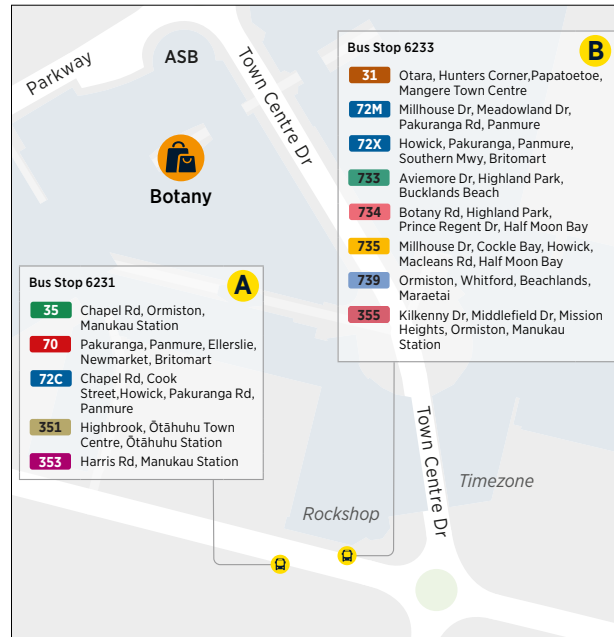

735 Botany Town Centre to Half Moon Bay

via Meadowlands, Cockle Bay and Howick

	Stop B Botany Town Centre (Stop 6253)	Howick Village (Stop 6267)	Half Moon Bay Terminal
Monday to Friday	6:13	6:31	6:43
	6:48	7:06	7:21
	7:33	7:53	8:08
	8:05	8:25	8:40
	8:35	8:53	9:08
	9:32	9:50	10:05
	10:02	10:20	10:35
	10:32	10:50	11:05
	11:02	11:20	11:35
	11:32	11:50	12:05
	12:02	12:20	12:35
	12:32	12:50	13:05
	13:02	13:20	13:35
	13:32	13:50	14:05
	14:02	14:20	14:35
	14:32	14:50	15:05
	15:00	15:20	15:35
	15:30	15:50	16:05
	16:19	16:40	16:55
	16:50	17:10	17:25
	17:13	17:35	17:50
	17:45	18:05	18:20
	18:20	18:37	18:51
	18:47	19:07	19:21
	19:20	19:37	19:51
	20:17	20:32	20:48
Friday only	21:48	22:03	22:18
Friday only	23:53	12:08	12:23

735 Botany Town Centre to Half Moon Bay

via Meadowlands, Cockle Bay and Howick

	Stop B Botany Town Centre (Stop 6253)	Howick Village (Stop 6267)	Half Moon Bay Terminal
Saturday	05:47	06:05	06:18
	06:47	07:05	07:18
	07:47	08:05	08:18
	09:02	09:20	09:33
	10:02	10:20	10:33
	11:00	11:20	11:35
	11:30	11:50	12:05
	12:30	12:50	13:05
	13:30	13:50	14:05
	15:02	15:20	15:35
	16:02	16:20	16:35
	17:02	17:20	17:35
	18:17	18:35	18:50
	19:17	19:35	19:50
	20:17	20:35	20:50

735 Botany Town Centre to Half Moon Bay

via Meadowlands, Cockle Bay and Howick

	Stop B Botany Town Centre (Stop 6253)	Howick Village (Stop 6267)	Half Moon Bay Terminal
Sunday and Public Holidays	05:47	06:05	06:17
	06:47	07:05	07:17
	07:47	08:05	08:17
	09:02	09:20	09:32
	10:02	10:20	10:32
	11:00	11:20	11:33
	11:30	11:50	12:03
	12:30	12:50	13:03
	13:30	13:50	14:05
	15:02	15:20	15:35
	16:02	16:20	16:35
	17:02	17:20	17:35
	18:17	18:35	18:50
	19:17	19:35	19:50
	20:17	20:35	20:50

Route Map

Botany

Panmure

City centre