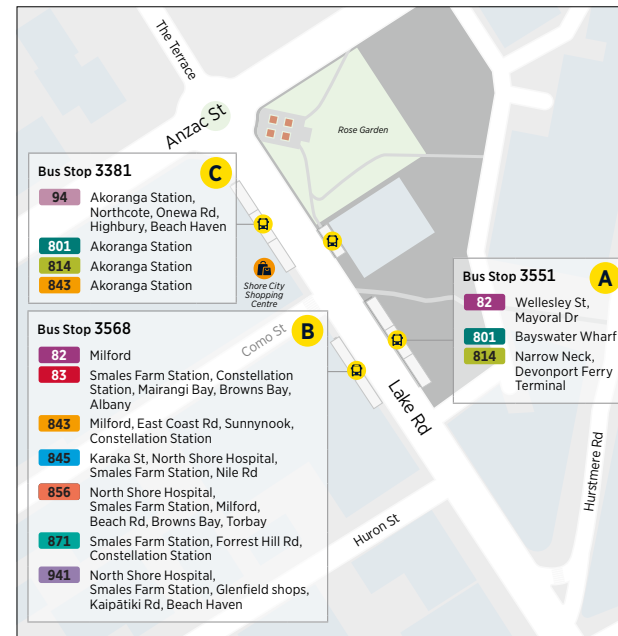

## City Centre

## Akoranga Bus Station

- Bus Stop 4085** **E**
- 94 Northcote, Onewa Rd, Highbury, Beach Haven
  - 923 Hillcrest, Northcote, Sylvan Ave
  - 926 Hillcrest West, Glenfield

- Bus Stop 4087** **D**
- 94 Takapuna
  - 801 Takapuna, Bayswater Ferry Terminal
  - 814 Takapuna, Narrow Neck, Devonport Ferry Terminal
  - 843 Takapuna, Milford, East Coast Rd, Sunnynook, Constellation Station

## Takapuna Transport Centre

- Bus Stop 3381** **C**
- 94 Akoranga Station, Northcote, Onewa Rd, Highbury, Beach Haven
  - 801 Akoranga Station
  - 814 Akoranga Station
  - 843 Akoranga Station

- Bus Stop 3568** **B**
- 82 Milford
  - 83 Smales Farm Station, Constellation Station, Mairangi Bay, Browns Bay, Albany
  - 843 Milford, East Coast Rd, Sunnynook, Constellation Station
  - 845 Karaka St, North Shore Hospital, Smales Farm Station, Nile Rd
  - 856 North Shore Hospital, Smales Farm Station, Milford, Beach Rd, Browns Bay, Torbay
  - 871 Smales Farm Station, Forrest Hill Rd, Constellation Station
  - 941 North Shore Hospital, Smales Farm Station, Glenfield shops, Kaipātiki Rd, Beach Haven