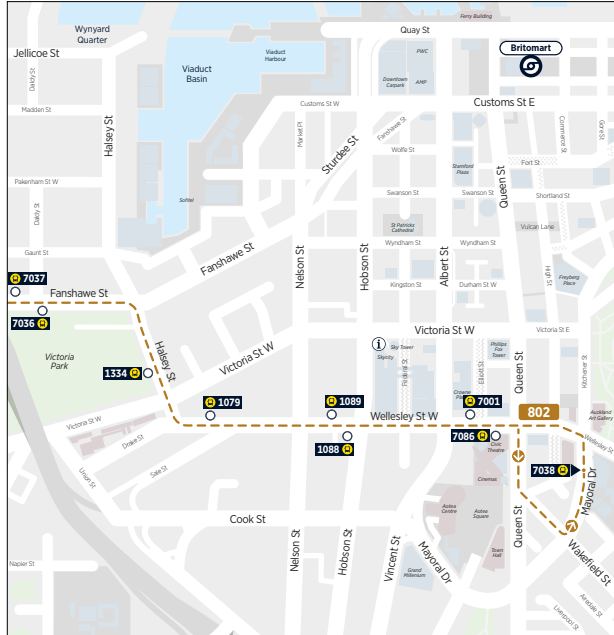

City Centre