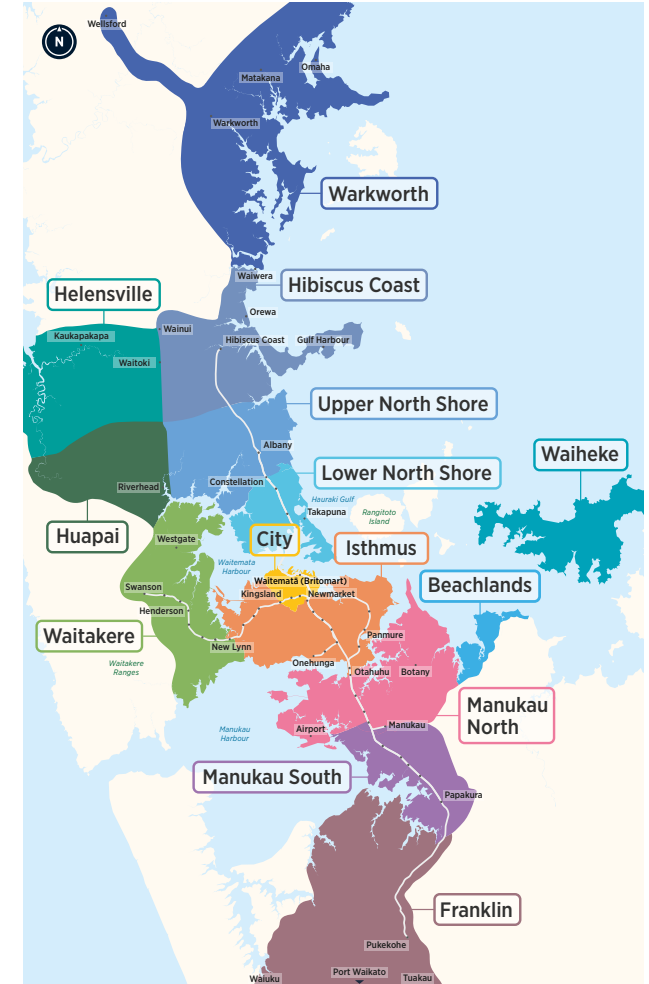

# Devonport Bayswater Hauraki

Northern Bus & Ferry Timetable

Effective 21 July 2024

## Routes

<b>801</b>	Bayswater Ferry Terminal, Takapuna, Akoranga Station.....	2
<b>802</b>	Bayswater, Esmonde Rd, Wellesley St, City Centre (Mayoral Dr) (Monday to Friday peak only).....	4
<b>805</b>	Devonport Ferry Terminal, Ngataringa Rd, Belmont .....	4
<b>806</b>	Stanley Point, Devonport Ferry Terminal.....	5
<b>807</b>	Cheltenham, Devonport Ferry Terminal .....	6
<b>814</b>	Devonport Ferry Terminal, Narrow Neck, Takapuna, Akoranga Station .....	7
	Devonport to City Ferry .....	9
	Bayswater to City Ferry .....	10
	Devonport to Waiheke Island Ferry .....	11

Other timetables available in this area that may interest you

Timetable	Routes
Campbells Bay, Sunnynook, Milford, Takapuna	<b>82, 83, 842, 843, 845, 856, 871, 907</b>
Long Bay, Torbay, Browns Bay, Mairangi Bay	<b>83, 856, 861, 865, 878</b>
Beach Haven, Birkenhead	<b>94, 97B, 97R, 917, 931, 933, 941, 966, Beach Haven Ferry, Birkenhead Ferry</b>
Glenfield, Bayview, Windy Ridge	<b>95B, 95C, 906, 917, 939, 941, Birkenhead Ferry</b>
Hillcrest, Northcote	<b>94, 923, 924, 926, 928</b>
Greenhithe, Unsworth Heights, Wairau Valley	<b>120, 901, 906, 907</b>
Albany	<b>883, 884, 885, 861, 866, 888, 889, 917</b>
Hibiscus Coast	<b>128, 981, 982, 983, 984, 985, 986, 988, 989, NX1, NX2, Gulf Harbour Ferry</b>
Hibiscus Coast Station, Albany Station, Britomart (Lower Albert St) via all Northern Busway stations	<b>NX1</b>
Albany Station, City universities, Wellesley St via all Northern Busway stations	<b>NX2</b>
Warkworth	<b>995, 996, 997, 999</b>

## Fare Zones & Boundaries

- Warkworth
- Hibiscus Coast
- Upper North Shore
- Lower North Shore
- Helensville
- Huapai
- Waitakere
- City
- Isthmus
- Waiheke
- Manukau North
- Manukau South
- Franklin
- Beachlands