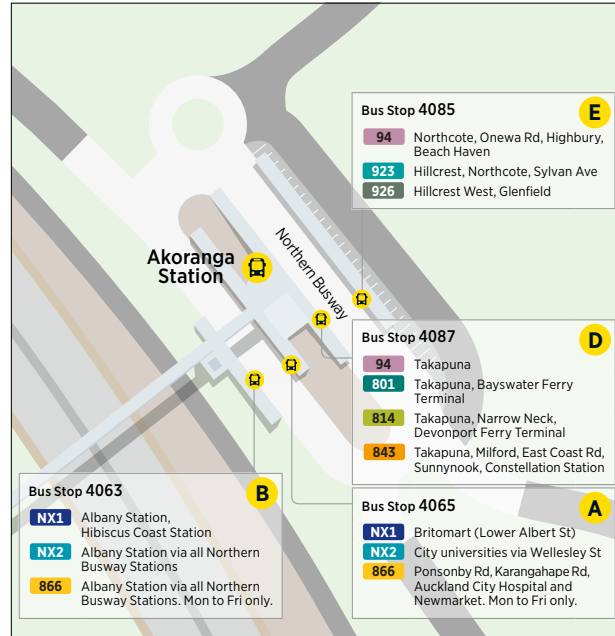

# 928 Smales Farm Station to Northcote Point

via North Shore Hospital, Northcote Rd and Lake Rd

	Stop C Smales Farm (stop 3362)	North Shore Hospital (stop 3998)	Stop D Northcote (stop 3941)	Jean Sampson Reserve
Monday	05:55	05:57	06:07	06:17
to Friday	06:30	06:32	06:43	06:54
	07:10	07:13	07:24	07:35
	07:30	07:33	07:44	07:56
	07:45	07:48	07:59	08:11
	08:30	08:32	08:41	08:50
	09:10	09:12	09:21	09:30
	10:15	10:17	10:26	10:35
	11:15	11:17	11:26	11:35
	12:15	12:17	12:26	12:35
	13:15	13:18	13:29	13:40
	14:15	14:18	14:29	14:40
	15:15	15:18	15:29	15:40
	16:00	16:03	16:14	16:26
	16:40	16:43	16:54	17:06
	17:15	17:18	17:29	17:41
	18:00	18:02	18:11	18:20
	18:40	18:42	18:51	19:00
	19:15	19:17	19:24	19:32

# 928 Smales Farm Station to Northcote Point

via North Shore Hospital, Northcote Rd and Lake Rd

	Stop C Smales Farm (stop 3362)	North Shore Hospital (stop 3998)	Stop D Northcote (stop 3941)	Jean Sampson Reserve
Saturday	06:35	06:37	06:44	06:52
	07:35	07:37	07:44	07:52
	08:35	08:37	08:44	08:52
	09:35	09:37	09:45	09:54
	10:35	10:37	10:45	10:54
	11:35	11:37	11:45	11:54
	12:35	12:37	12:45	12:54
	13:35	13:37	13:45	13:54
	14:35	14:37	14:45	14:54
	15:35	15:37	15:45	15:54
	16:35	16:37	16:44	16:52
	17:35	17:37	17:44	17:52
	18:35	18:37	18:44	18:52

# 928 Smales Farm Station to Northcote Point

via North Shore Hospital, Northcote Rd and Lake Rd

	Stop C Smales Farm (stop 3362)	North Shore Hospital (stop 3998)	Stop D Northcote (stop 3941)	Jean Sampson Reserve
Sunday	06:35	06:37	06:44	06:52
and Public	07:35	07:37	07:44	07:52
Holidays	08:35	08:37	08:44	08:52
	09:35	09:37	09:45	09:54
	10:35	10:37	10:45	10:54
	11:35	11:37	11:45	11:54
	12:35	12:37	12:45	12:54
	13:35	13:37	13:45	13:54
	14:35	14:37	14:45	14:54
	15:35	15:37	15:45	15:54
	16:35	16:37	16:44	16:52
	17:35	17:37	17:44	17:52
	18:35	18:37	18:44	18:52

## Akoranga Bus Station