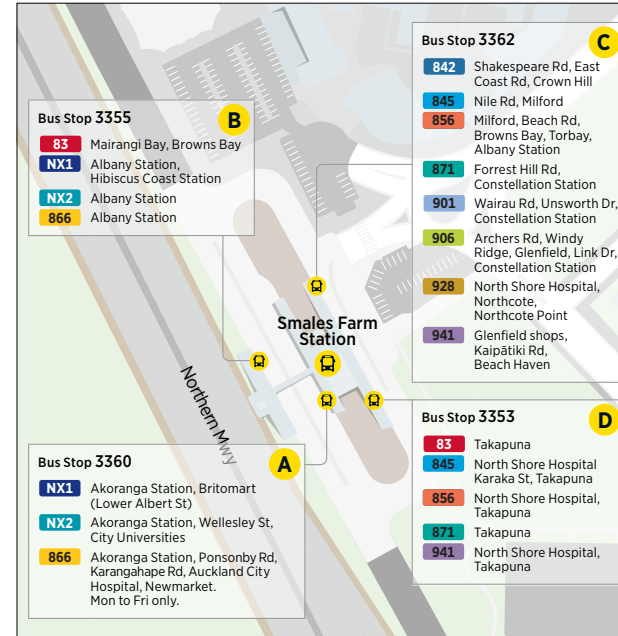

# 928 Smales Farm Station to Northcote Point

via North Shore Hospital, Northcote Rd and Lake Rd

	Stop C Smales Farm (stop 3362)	North Shore Hospital (stop 3998)	Stop D Northcote (stop 3941)	Jean Sampson Reserve
Saturday	06:35	06:37	06:44	06:52
	07:35	07:37	07:44	07:52
	08:35	08:37	08:44	08:52
	09:35	09:37	09:45	09:54
	10:35	10:37	10:45	10:54
	11:35	11:37	11:45	11:54
	12:35	12:37	12:45	12:54
	13:35	13:37	13:45	13:54
	14:35	14:37	14:45	14:54
	15:35	15:37	15:45	15:54
	16:35	16:37	16:44	16:52
	17:35	17:37	17:44	17:52
	18:35	18:37	18:44	18:52

# 928 Smales Farm Station to Northcote Point

via North Shore Hospital, Northcote Rd and Lake Rd

	Stop C Smales Farm (stop 3362)	North Shore Hospital (stop 3998)	Stop D Northcote (stop 3941)	Jean Sampson Reserve
Sunday	06:35	06:37	06:44	06:52
and Public	07:35	07:37	07:44	07:52
Holidays	08:35	08:37	08:44	08:52
	09:35	09:37	09:45	09:54
	10:35	10:37	10:45	10:54
	11:35	11:37	11:45	11:54
	12:35	12:37	12:45	12:54
	13:35	13:37	13:45	13:54
	14:35	14:37	14:45	14:54
	15:35	15:37	15:45	15:54
	16:35	16:37	16:44	16:52
	17:35	17:37	17:44	17:52
	18:35	18:37	18:44	18:52

## Akoranga Bus Station

## Smales Farm Bus Station