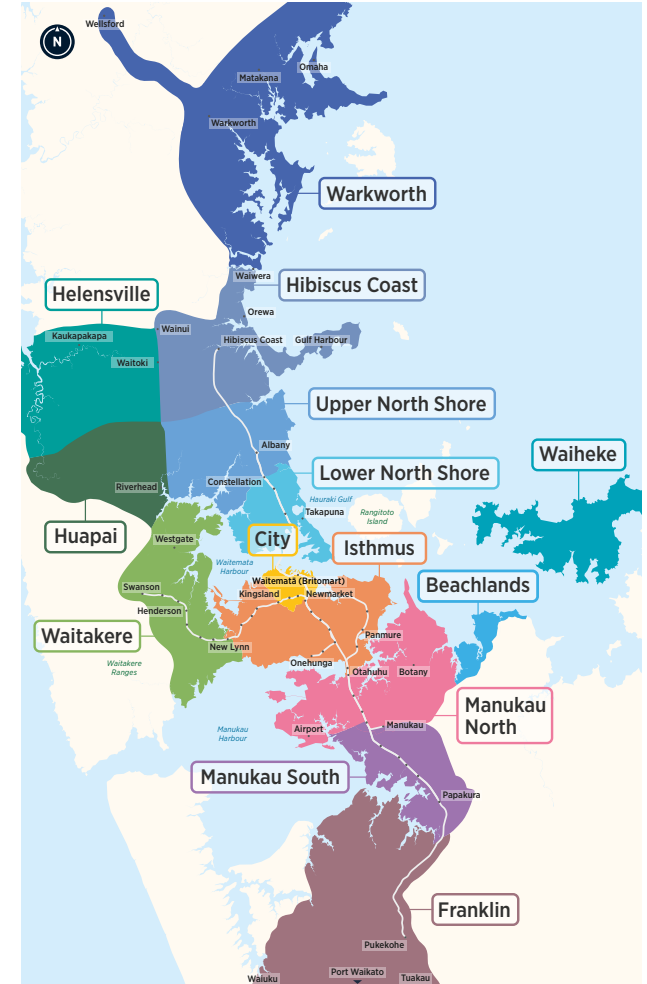

## Northern Bus Timetable

▶▶ 94

| 923

|| 924

| 926

| 928

# Routes

■ 94	Beach Haven, Highbury, Onewa Rd, Northcote, Akoranga Station, Takapuna.....	2
■ 923	Akoranga Station, Hillcrest, Northcote, Sylvan Ave, Wellesley St, City Centre (Mayoral Dr).....	4
■ 924	Hillcrest, Northcote, Lake Rd, Onewa Rd, Wellesley St, City Centre (Mayoral Dr) (Monday to Friday morning peak only).....	7
■ 926	Glenfield, Hillcrest West, Akoranga Station .....	8
■ 928	Northcote Point, Northcote, North Shore Hospital, Smales Farm Station .....	10

Other timetables available in this area that may interest you

Timetable	Routes
Devonport, Bayswater, Hauraki	<b>801, 802, 805, 806, 807, 814, Devonport Ferry, Bayswater Ferry</b>
Campbells Bay, Sunnynook, Milford, Takapuna	<b>82, 83, 842, 843, 845, 856, 871, 907</b>
Long Bay, Torbay, Browns Bay, Mairangi Bay	<b>83, 856, 861, 865, 878</b>
Beach Haven, Birkenhead	<b>94, 97B, 97R, 917, 931, 933, 941, 966, Beach Haven Ferry, Birkenhead Ferry</b>
Glenfield, Bayview, Windy Ridge	<b>95B, 95C, 906, 917, 939, 941, Birkenhead Ferry</b>
Greenhithe, Unsworth Heights, Wairau Valley	<b>120, 901, 906, 907</b>
Albany	<b>883, 884, 885, 861, 866, 888, 889, 917</b>
Hibiscus Coast	<b>128, 981, 982, 983, 984, 985, 986, 988, NX1, Gulf Harbour Ferry</b>
Hibiscus Coast Station, Albany Station, Britomart (Lower Albert St) via all Northern Busway stations	<b>NX1</b>
Albany Station, City universities, Wellesley St via all Northern Busway stations	<b>NX2</b>
Warkworth	<b>995, 996, 997, 998, 999</b>

# Fare Zones & Boundaries

- Warkworth
- Huapai
- Manukau North
- Hibiscus Coast
- Waitakere
- Manukau South
- Upper North Shore
- City
- Franklin
- Lower North Shore
- Isthmus
- Beachlands
- Helensville
- Waiheke