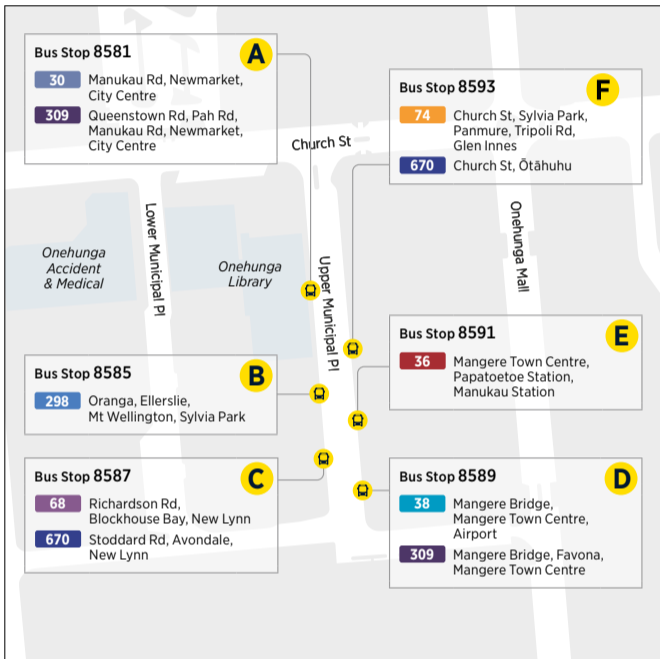

Where to connect to other services

Manukau Station

Manurewa Interchange

Onehunga Transport Centre

Otāhuhu Station

Otara Interchange

Papakura Station

Puhinui Station

AT Local on-demand rideshare	
A	Takanini-Papakura

KEY SYMBOLS

- Key station or connection point
- Train Station
- Train Line
- Railway (Freight and Long Distance Passenger trains)
- Services in this direction only