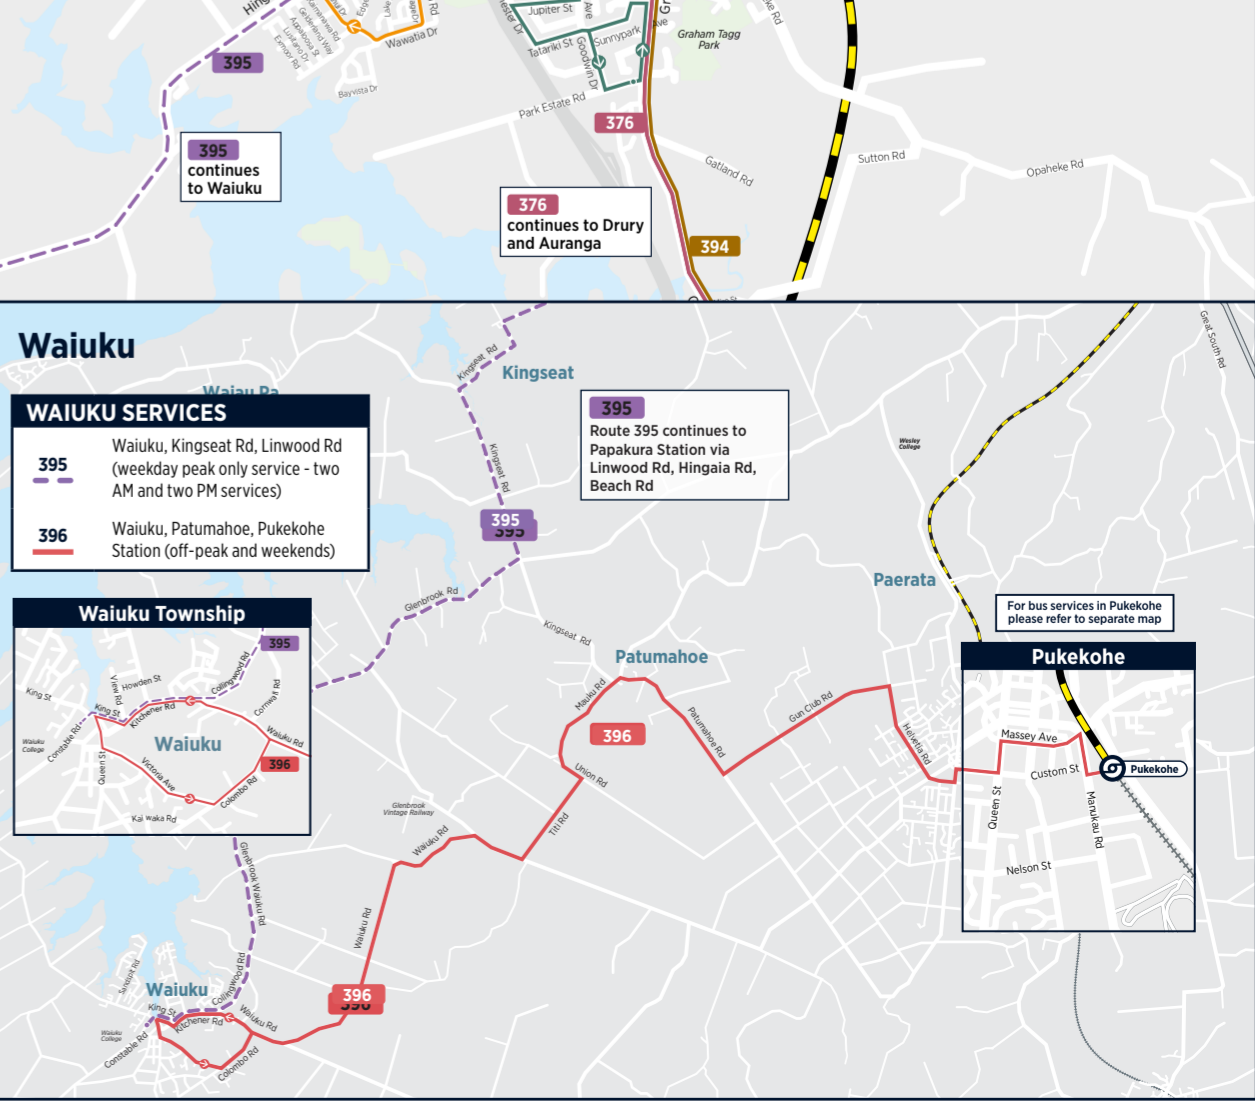

South Auckland Network Map

KEY SYMBOLS

- Key station or connection point
- Train Station
- Train Line
- Railway (Freight and Long Distance Passenger trains)
- Services in this direction only