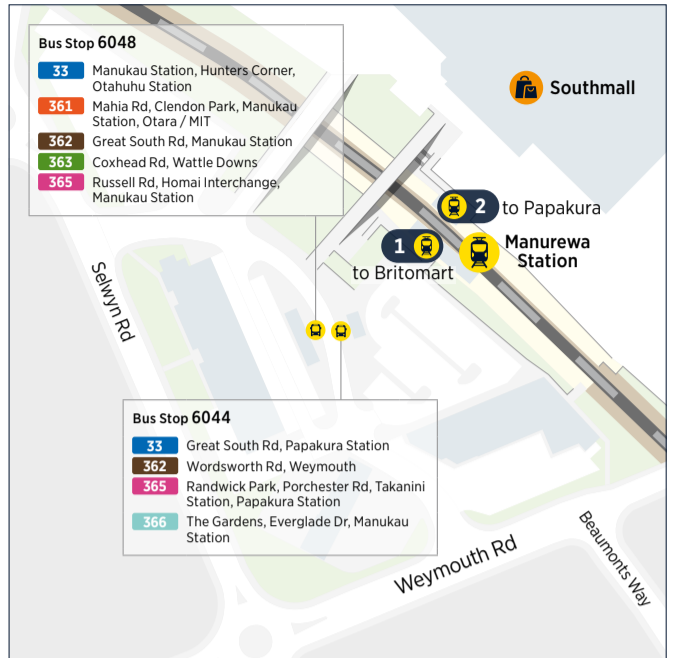

Where to connect to other services

Manukau Station

Manurewa Interchange

Onehunga Transport Centre

Otāhuhu Station

Otara Interchange

Papakura Station

Puhinui Station

AT Local on-demand rideshare	
A	Takanini-Papakura

KEY SYMBOLS

- Key station or connection point
- Train Station
- Train Line
- Railway (Freight and Long Distance Passenger trains)
- Services in this direction only