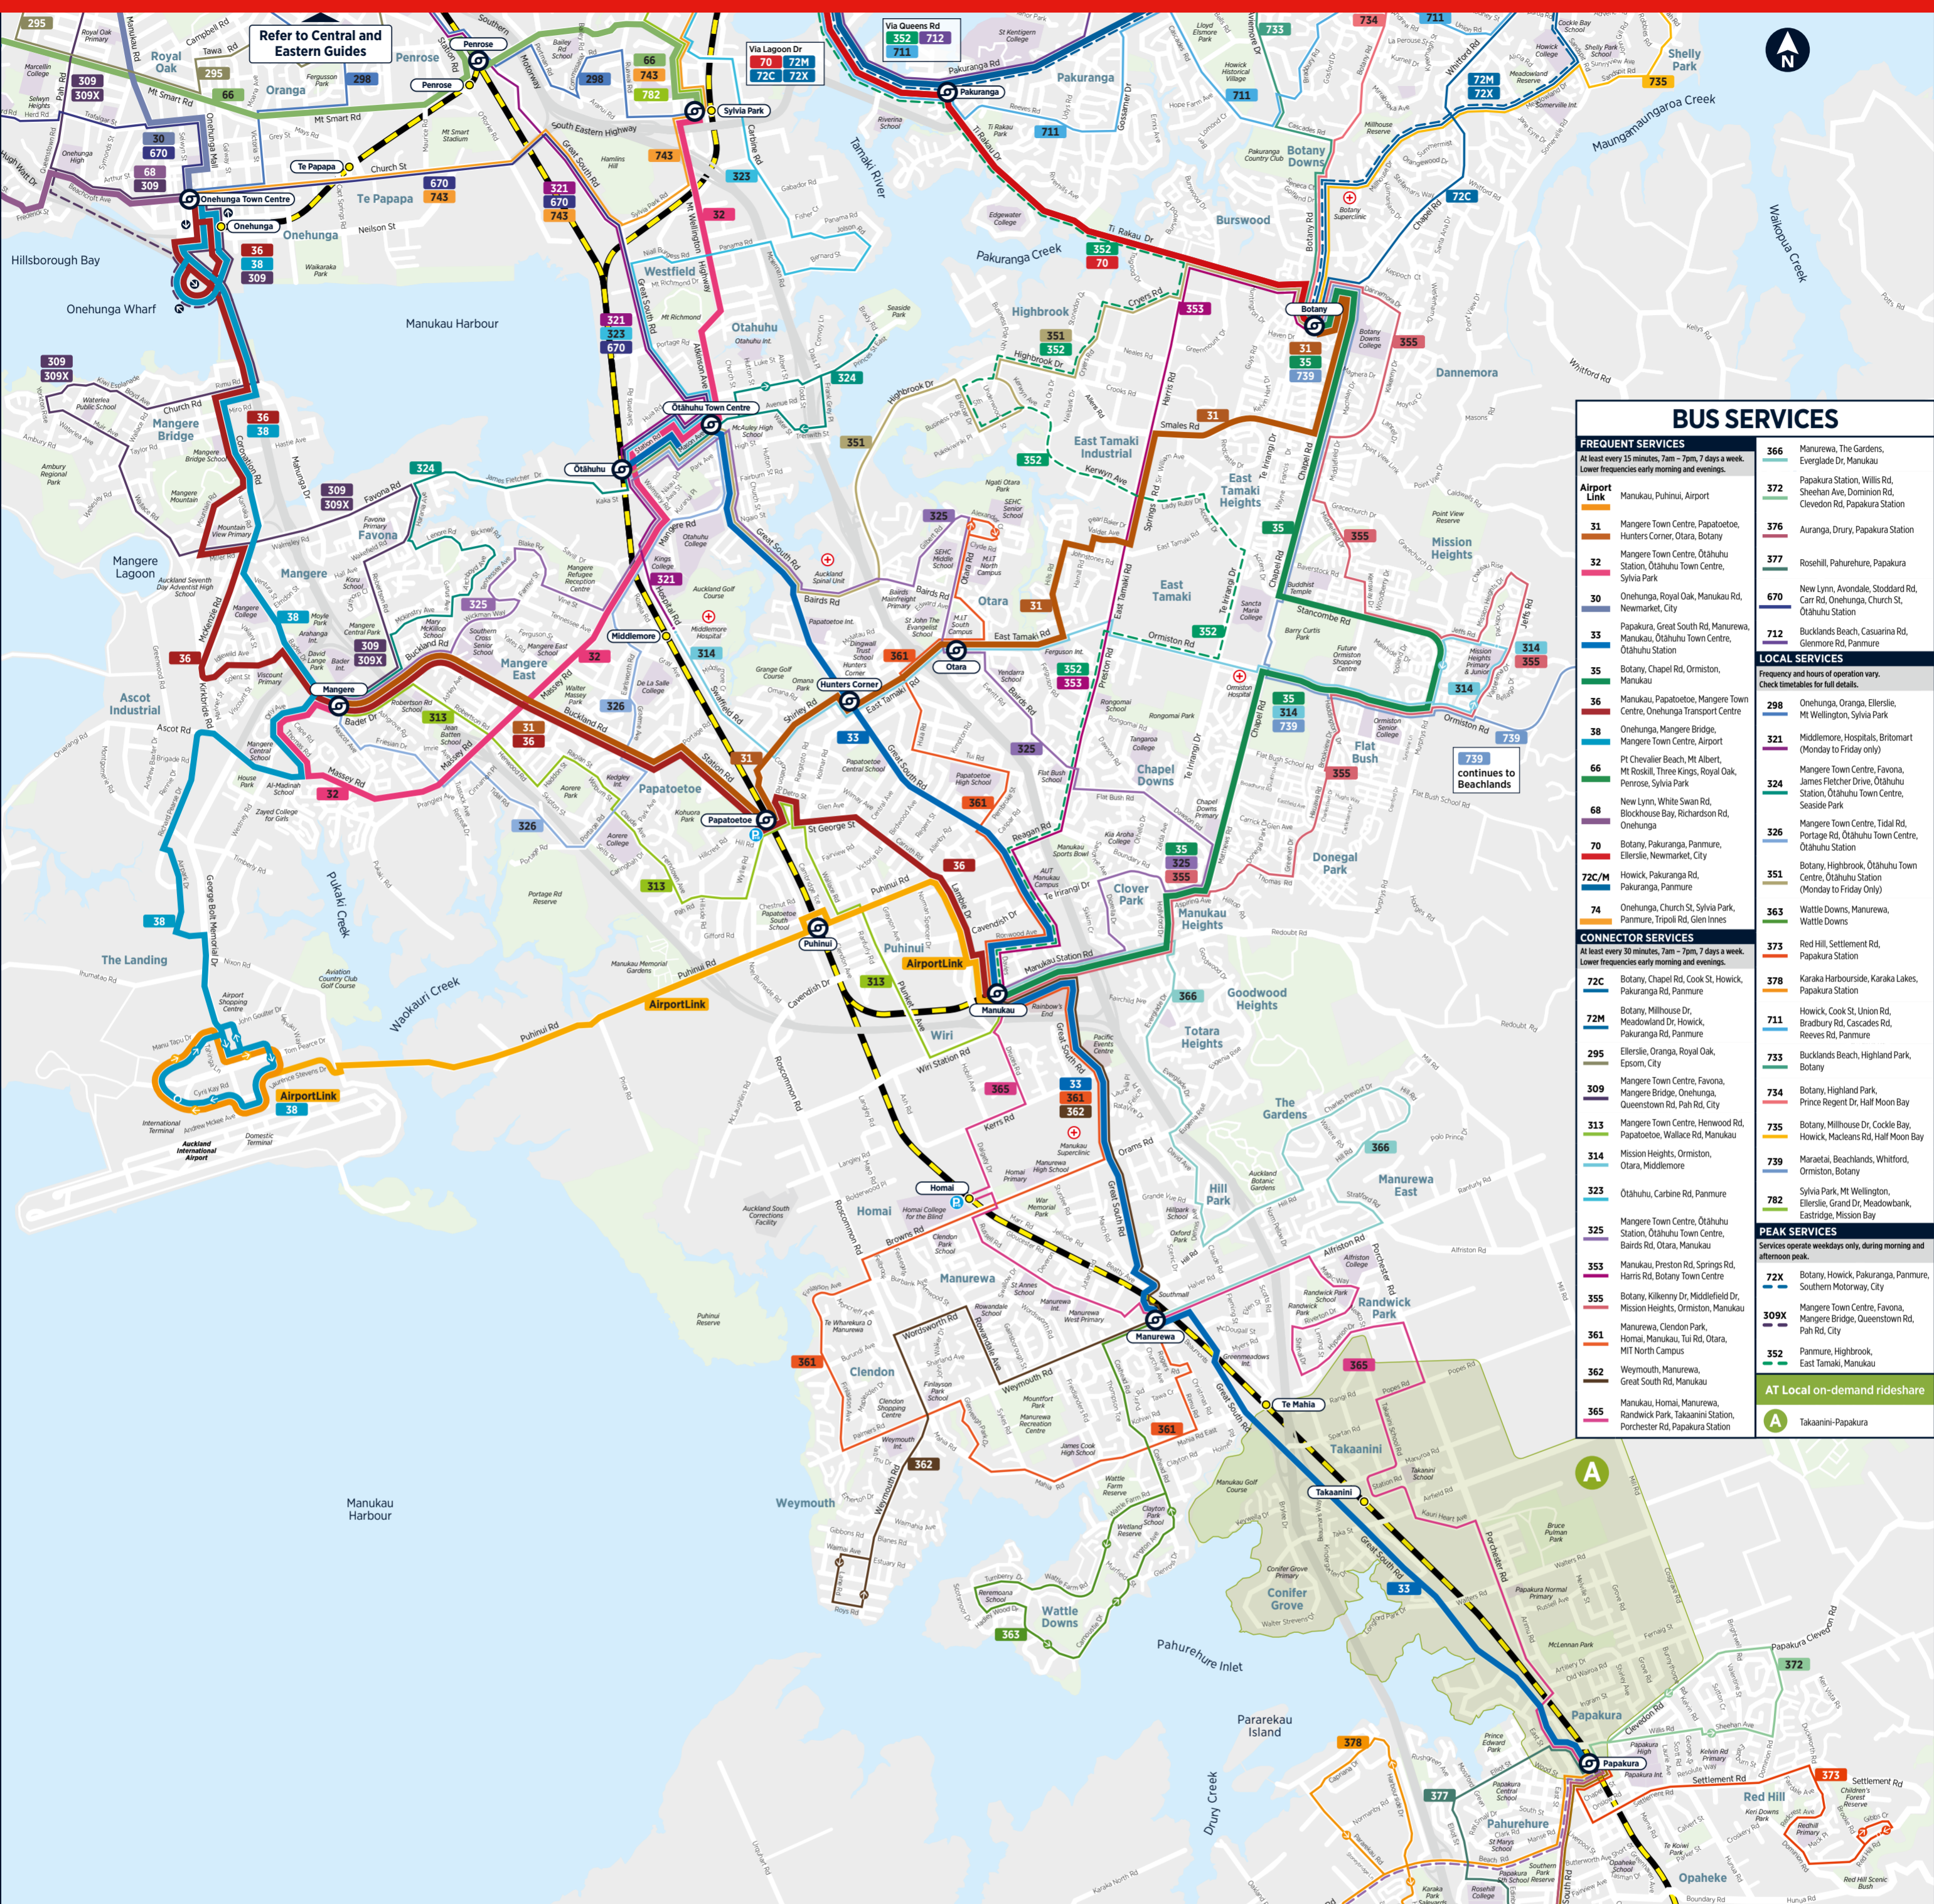

South Auckland Network Map

KEY SYMBOLS

- Key station or connection point
- Train Station
- Train Line
- Railway (Freight and Long Distance Passenger trains)
- Services in this direction only