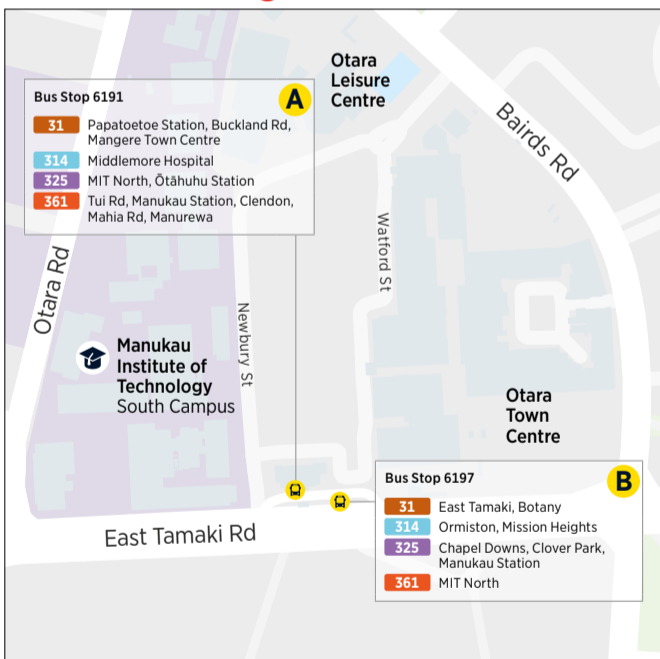

Where to connect to other services

Manukau Station

Manurewa Interchange

Onehunga Transport Centre

Otāhuhu Station

Otara Interchange

Papakura Station

Puhinui Station

PEAK SERVICES	
Services operate weekdays only, during morning and afternoon peaks.	
72X	Botany, Howick, Pakuranga, Panmure, Southern Motorway, City
309X	Mangere Town Centre, Favona, Mangere Bridge, Queenstown Rd, Pak Rd, City
352	Panmure, Highbrook, East Tamaki, Manukau

AT Local on-demand rideshare	
A	Takanini-Papakura

KEY SYMBOLS

- Key station or connection point
- Train Station
- Train Line
- Railway (Freight and Long Distance Passenger trains)
- Services in this direction only