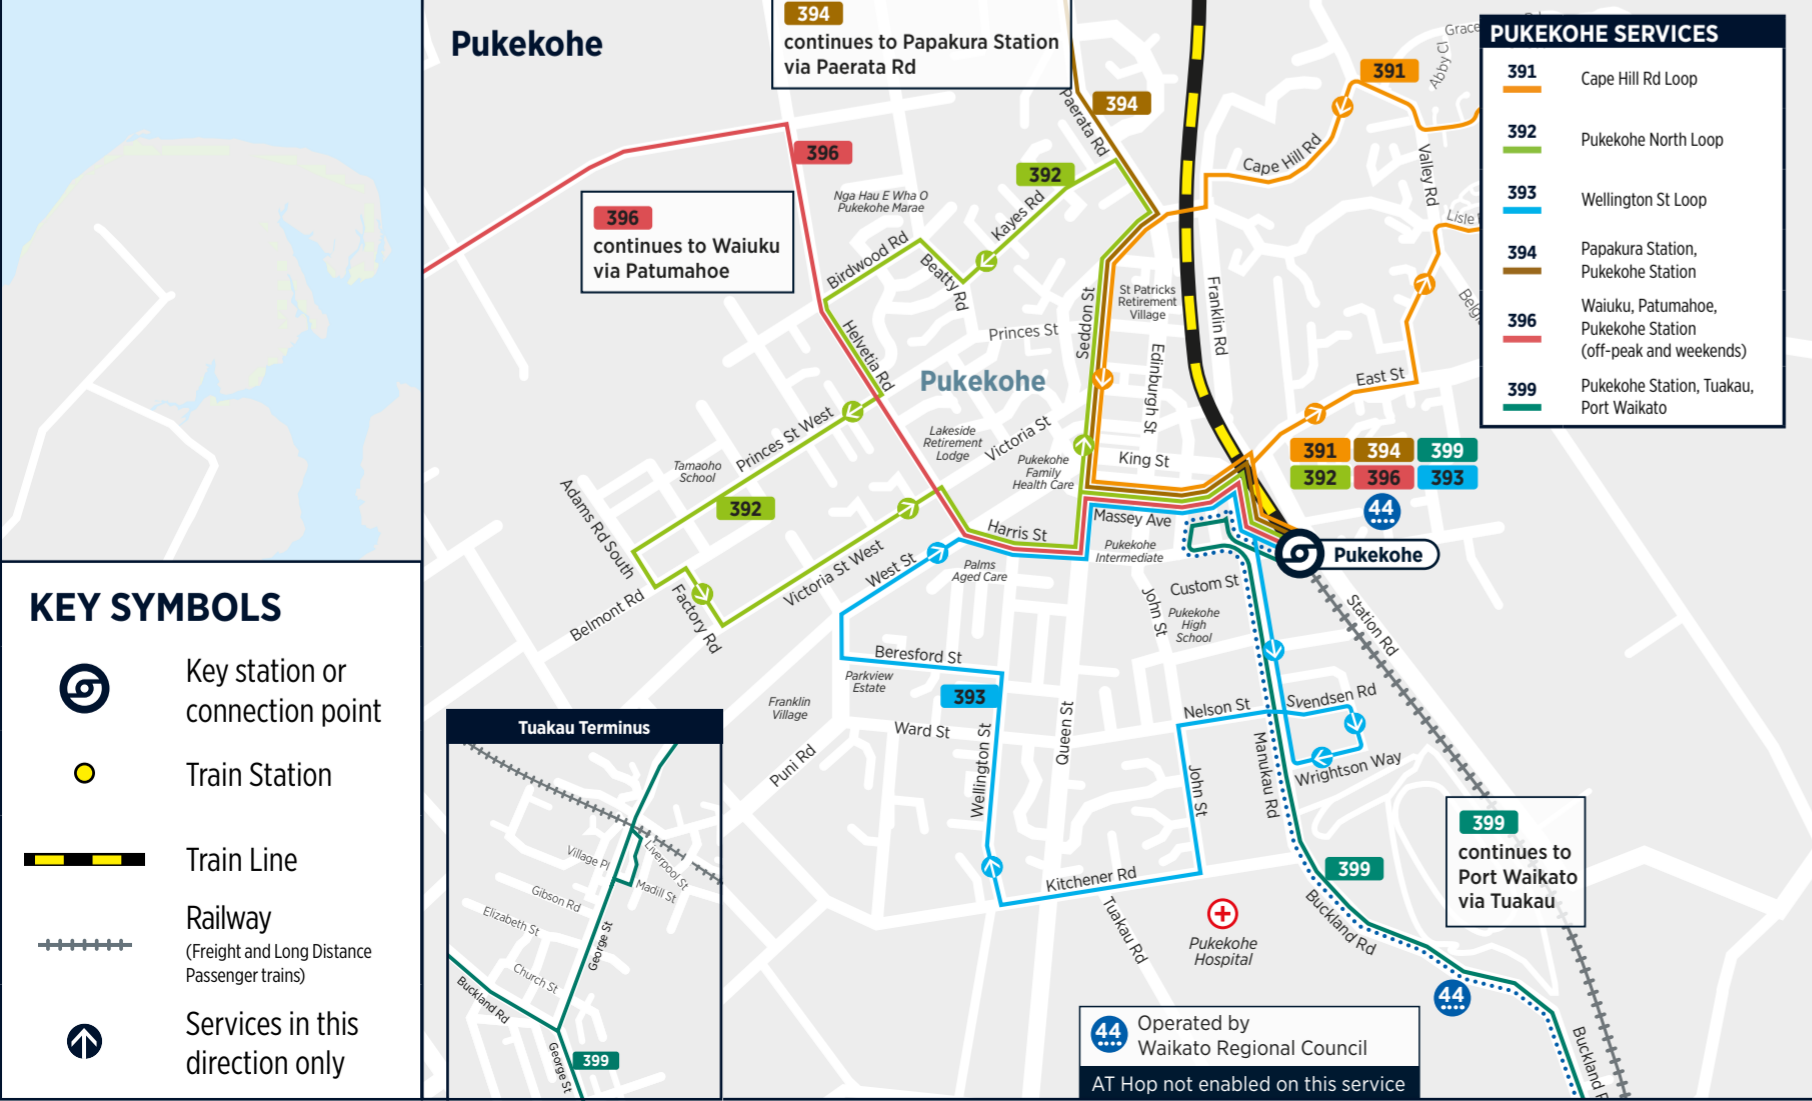

South Auckland Network Map

KEY SYMBOLS

- Key station or connection point
- Train Station
- Train Line
- Railway (Freight and Long Distance Passenger trains)
- Services in this direction only