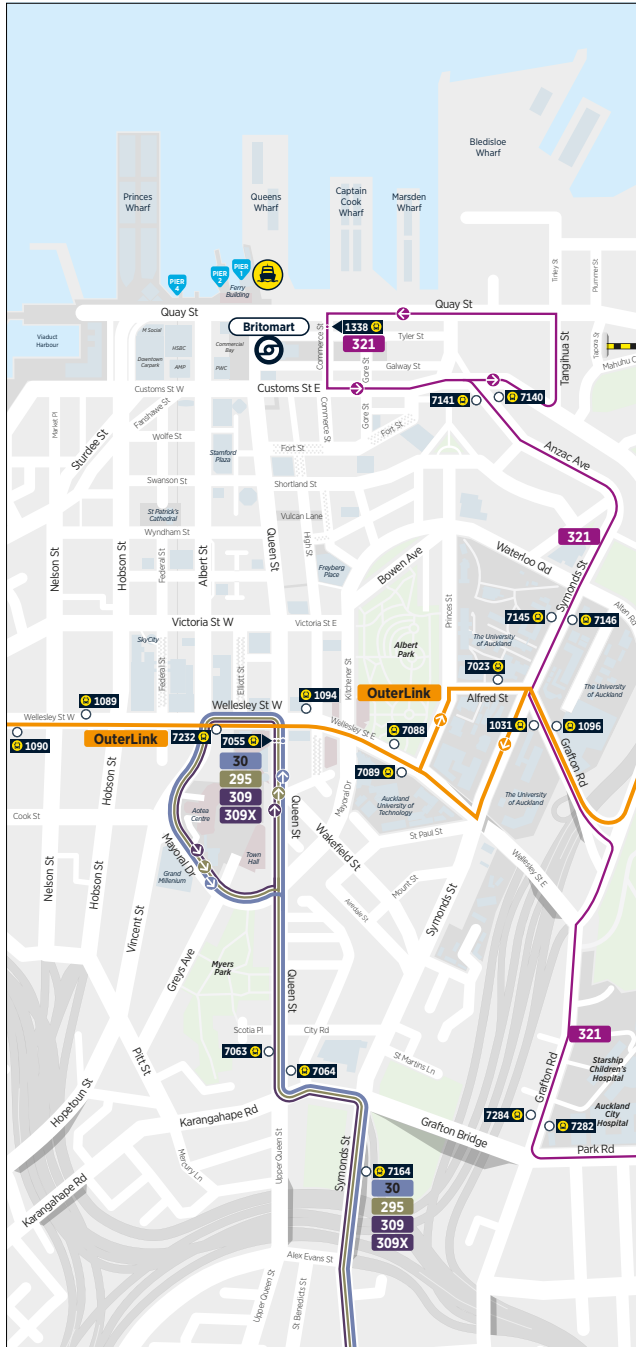

309 City Centre to Mangere Town Centre

via Pah Rd, Onehunga, Mangere Bridge and Favona

	Queen St / The Civic (Stop 7055)	Newmarket / Broadway (Stop 7202)	484 Manukau Rd (Stop 8716)	Onehunga Transport Centre (Stop 8589)	Mangere Town Centre
Monday to Friday	06:30	06:42	06:50	07:05	07:35
	07:00	07:12	07:20	07:35	08:08
	07:30	07:45	07:54	08:12	08:50
	08:00	08:15	08:24	08:42	09:20
	08:30	08:45	08:54	09:12	09:45
	09:00	09:14	09:23	09:40	10:13
	09:30	09:43	09:52	10:08	10:40
	10:00	10:13	10:22	10:38	11:10
	10:30	10:43	10:52	11:08	11:40
	11:00	11:13	11:22	11:38	12:10
	11:30	11:43	11:52	12:08	12:40
	12:00	12:14	12:23	12:39	13:13
	12:30	12:44	12:53	13:09	13:43
	13:00	13:14	13:23	13:39	14:13
	13:30	13:44	13:53	14:09	14:43
	14:00	14:14	14:23	14:39	15:13
	14:30	14:45	14:54	15:12	15:50
	14:45	15:00	15:09	15:27	16:05
	15:00	15:16	15:27	15:46	16:30
	15:10	15:26	15:37	15:56	16:40
	15:30	15:47	15:58	16:18	17:05
	16:00	16:17	16:28	16:48	17:35
	16:20	16:37	16:49	17:09	17:56
	16:40	16:58	17:10	17:32	18:20
	17:00	17:18	17:30	17:52	18:40
	17:20	17:35	17:44	18:02	18:50
	17:40	17:55	18:04	18:22	18:56
	18:00	18:14	18:23	18:39	19:12
	18:30	18:43	18:52	19:08	19:38
	19:00	19:13	19:21	19:36	20:05
	19:20	19:31	19:39	19:52	20:20
	19:40	19:47	19:53	20:02	20:40
	20:00	20:11	20:18	20:31	20:58
	20:30	20:41	20:48	21:01	21:28
	21:00	21:11	21:18	21:31	21:58
	21:30	21:40	21:47	21:59	22:26
	22:00	22:10	22:17	22:29	22:56
	22:30	22:40	22:47	22:59	23:26
	23:00	23:10	23:16	23:28	23:55
	23:30	23:39	23:45	23:56	00:23
	00:00	00:12	00:17	00:26	00:53

Route Map

City Centre

Ellerslie

Onehunga

Otahuhu Station

Royal Oak