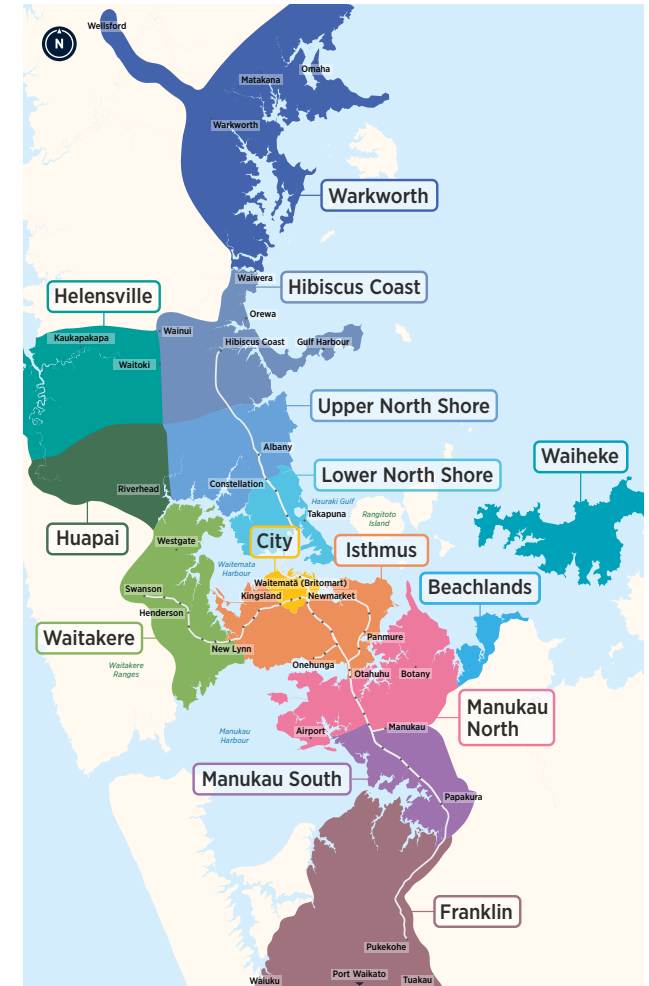

- 30 Onehunga, Royal Oak, Manukau Rd, Newmarket, City
- 295 Ellerslie, Oranga, Royal Oak, Epsom, City
- 309X Mangere, Favona, Mangere Bridge, Pah Rd, Newmarket, City (Monday to Friday peak only)
- 309 Mangere, Favona, Mangere Bridge, Onehunga, Pah Rd, Manukau Rd, Newmarket, City
- 321 Middlemore Hospital, Otahuhu Station, Ellerslie, Greenlane Clinical Centre, Mercy Hospital, Auckland City Hospital, Britomart

Fare Zones & Boundaries

- Warkworth
- Hibiscus Coast
- Upper North Shore
- Lower North Shore
- Helensville
- Huapai
- Waitakere
- City
- Isthmus
- Waiheke
- Manukau North
- Manukau South
- Franklin
- Beachlands