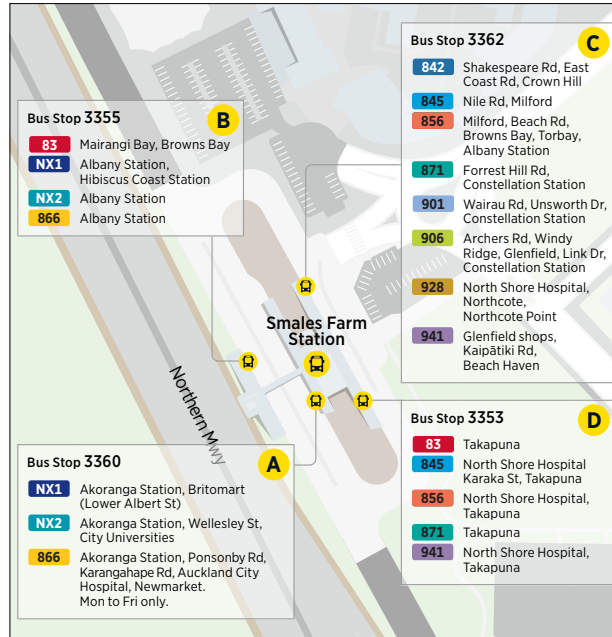

Smales Farm Bus Station