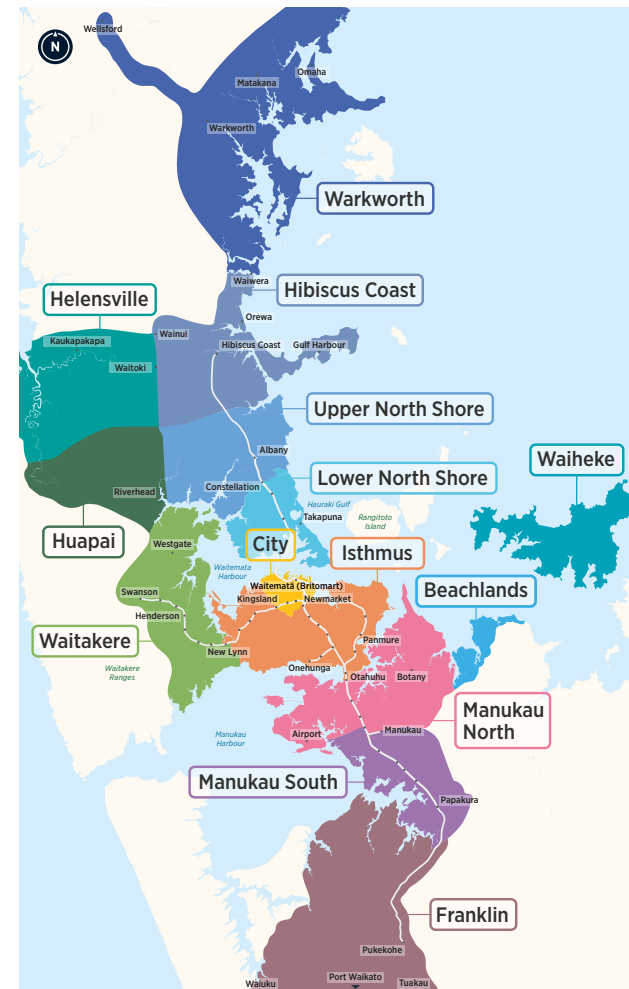

Greenhithe Unsworth Heights Wairau Valley

Northern Bus Timetable

- 120
- 901
- 906
- 907

Routes

- 120 Constellation Station, Greenhithe, Westgate, Henderson..... 2
- 901 Constellation Station, Unsworth Dr, Wairau Rd, Smales Farm Station 4
- 906 Constellation Station, Link Dr, Glenfield, Windy Ridge, Archers Rd, Smales Farm Station..... 6
- 907 Campbells Bay, Sunnynook Station, Target Rd, Constellation Station..... 8

Other timetables available in this area that may interest you

Timetable	Routes
Devonport, Bayswater, Hauraki	801, 802, 806, 807, 814, Devonport Ferry, Bayswater Ferry
Campbells Bay, Sunnynook, Milford, Takapuna	82, 83, 842, 843, 845, 856, 871, 907
Long Bay, Torbay, Browns Bay, Mairangi Bay	83, 856, 861, 865, 878
Beach Haven, Birkenhead	94, 97B, 97R, 97V, 917, 931, 933, 941, 966 Beach Haven Ferry, Birkenhead Ferry
Glenfield, Bayview, Windy Ridge	95B, 95C, 95G, 906, 917, 939, 941 Birkenhead Ferry
Hillcrest, Northcote	94, 923, 924, 926, 928
Albany	883, 884, 885, 861, 866, 888, 889, 890, 917
Hibiscus Coast	981, 982, 983, 984, 985, 986, 987, 988, 989, NX1 Gulf Harbour Ferry
Hibiscus Coast Station, Albany Station, Britomart (Lower Albert St) via all Northern Busway stations	NX1
Albany Station, City universities, Wellesley St via all Northern Busway stations	NX2
Warkworth	995, 996, 997, 998, 999

Fare Zones & Boundaries

- Warkworth
- Huapai
- Manukau North
- Hibiscus Coast
- Waitakere
- Manukau South
- Upper North Shore
- City
- Franklin
- Lower North Shore
- Isthmus
- Beachlands
- Helensville
- Waiheke