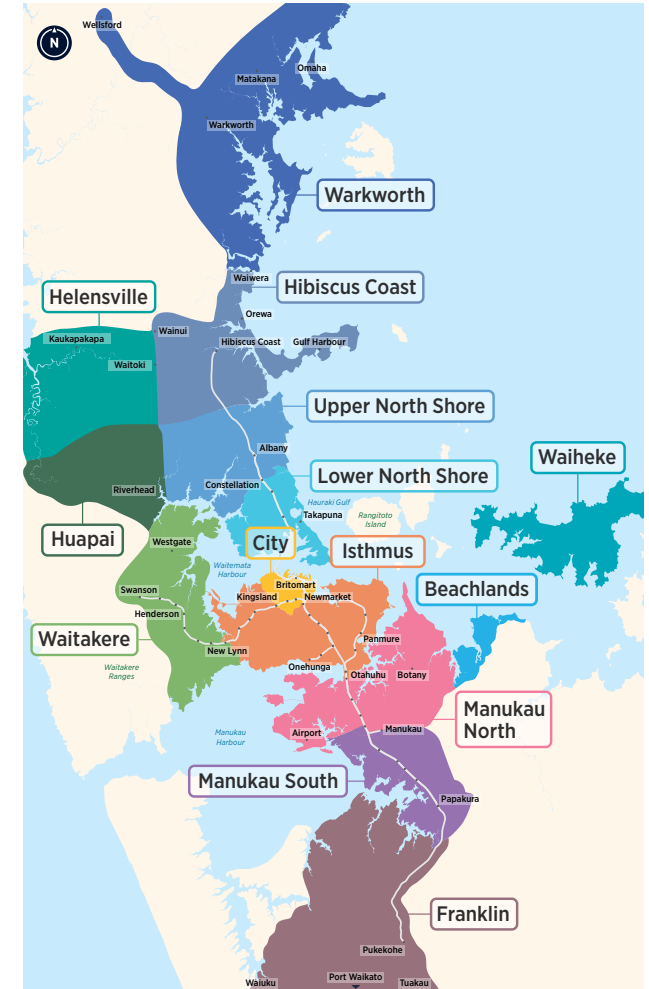

▶ 743

▶ 744

▶ 782

## Routes

- ▶ **32** Mangere Town Centre, Otahuhu Station, Sylvia Park
- ▶ **66** Pt Chevalier Beach, Mt Albert, Mt Roskill, Three Kings, Royal Oak, Penrose, Sylvia Park
- ▶ **70** Botany, Ti Rakau Dr, Pakuranga, Panmure, Ellerslie, Newmarket, City
- ▶ **298** Onehunga, Oranga, Ellerslie, Mt Wellington, Sylvia Park
- ▶ **321** Mission Bay, Orakei, Victoria Ave, Newmarket, Auckland Museum
- ▶ **323** Sylvia Park, Mt Wellington, Ellerslie, Grand Dr, Meadowbank, Eastridge, Mission Bay
- ▶ **670** Sylvia Park, Mt Wellington, Ellerslie, Grand Dr, Meadowbank, Eastridge, Mission Bay
- ▶ **743** Sylvia Park, Mt Wellington, Ellerslie, Grand Dr, Meadowbank, Eastridge, Mission Bay
- ▶ **744** Panmure, Pilkington Rd, Glen Innes, Mt Taylor Dr, St Heliers
- ▶ **782** Sylvia Park, Mt Wellington, Ellerslie, Grand Dr, Meadowbank, Eastridge, Mission Bay

## Fare Zones & Boundaries

- ▶ Warkworth
- ▶ Hibiscus Coast
- ▶ Manukau North
- ▶ Upper North Shore
- ▶ Waitakere
- ▶ Manukau South
- ▶ Lower North Shore
- ▶ City
- ▶ Franklin
- ▶ Helensville
- ▶ Isthmus
- ▶ Beachlands
- ▶ Waiheke