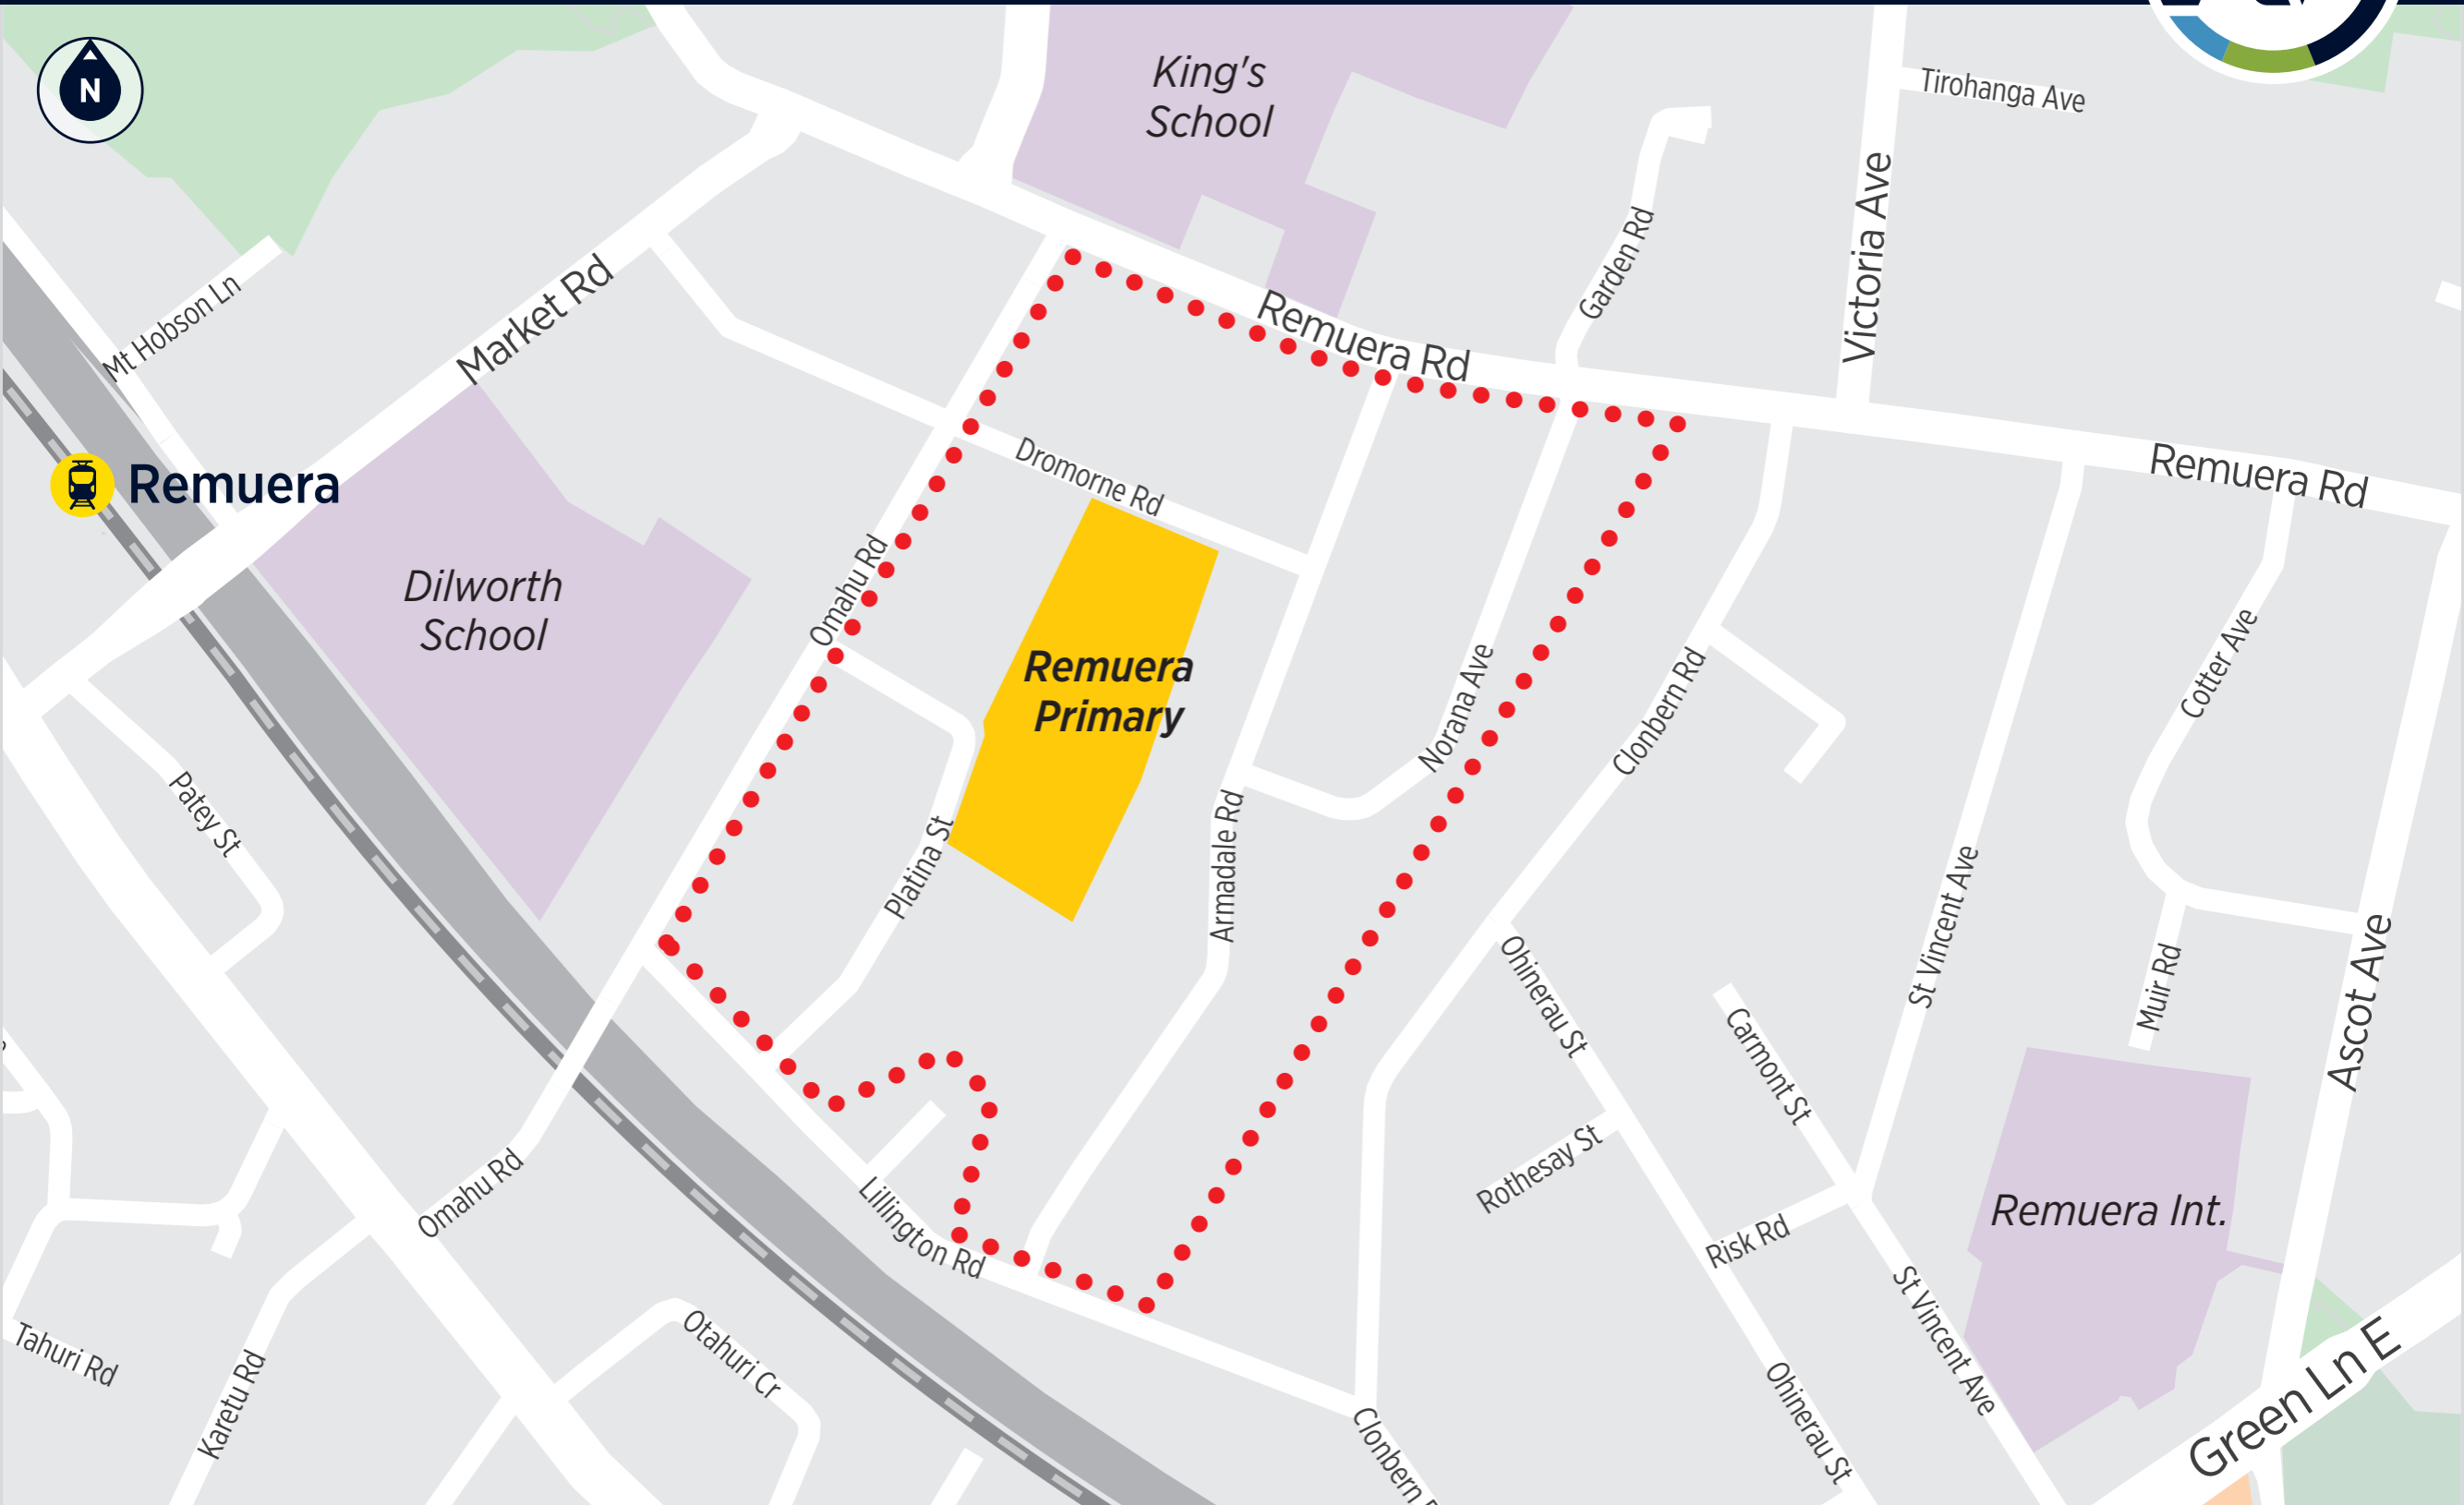

Safe Speeds: School Programme

Remuera Primary School 25 Dromorne Road, Remuera | Ōrākei

Remuera

King's School

Dilworth School

Remuera Primary

Remuera Int.

Mt Hobson Ln

Market Rd

King's School

Remuera Rd

Tirohanga Ave

Victoria Ave

Garden Rd

Dromorne Rd

Omahu Rd

Ascot Ave

Omahu Rd

Lillington Rd

Ohineru St

Carmont St

Muir Rd

Remuera Int.

Risk Rd

St Vincent Ave

Green Ln E

Tahuri Rd

Karetu Rd

Otahuri Cr

Clonbern Rd

Rothesay St

Ohineru St