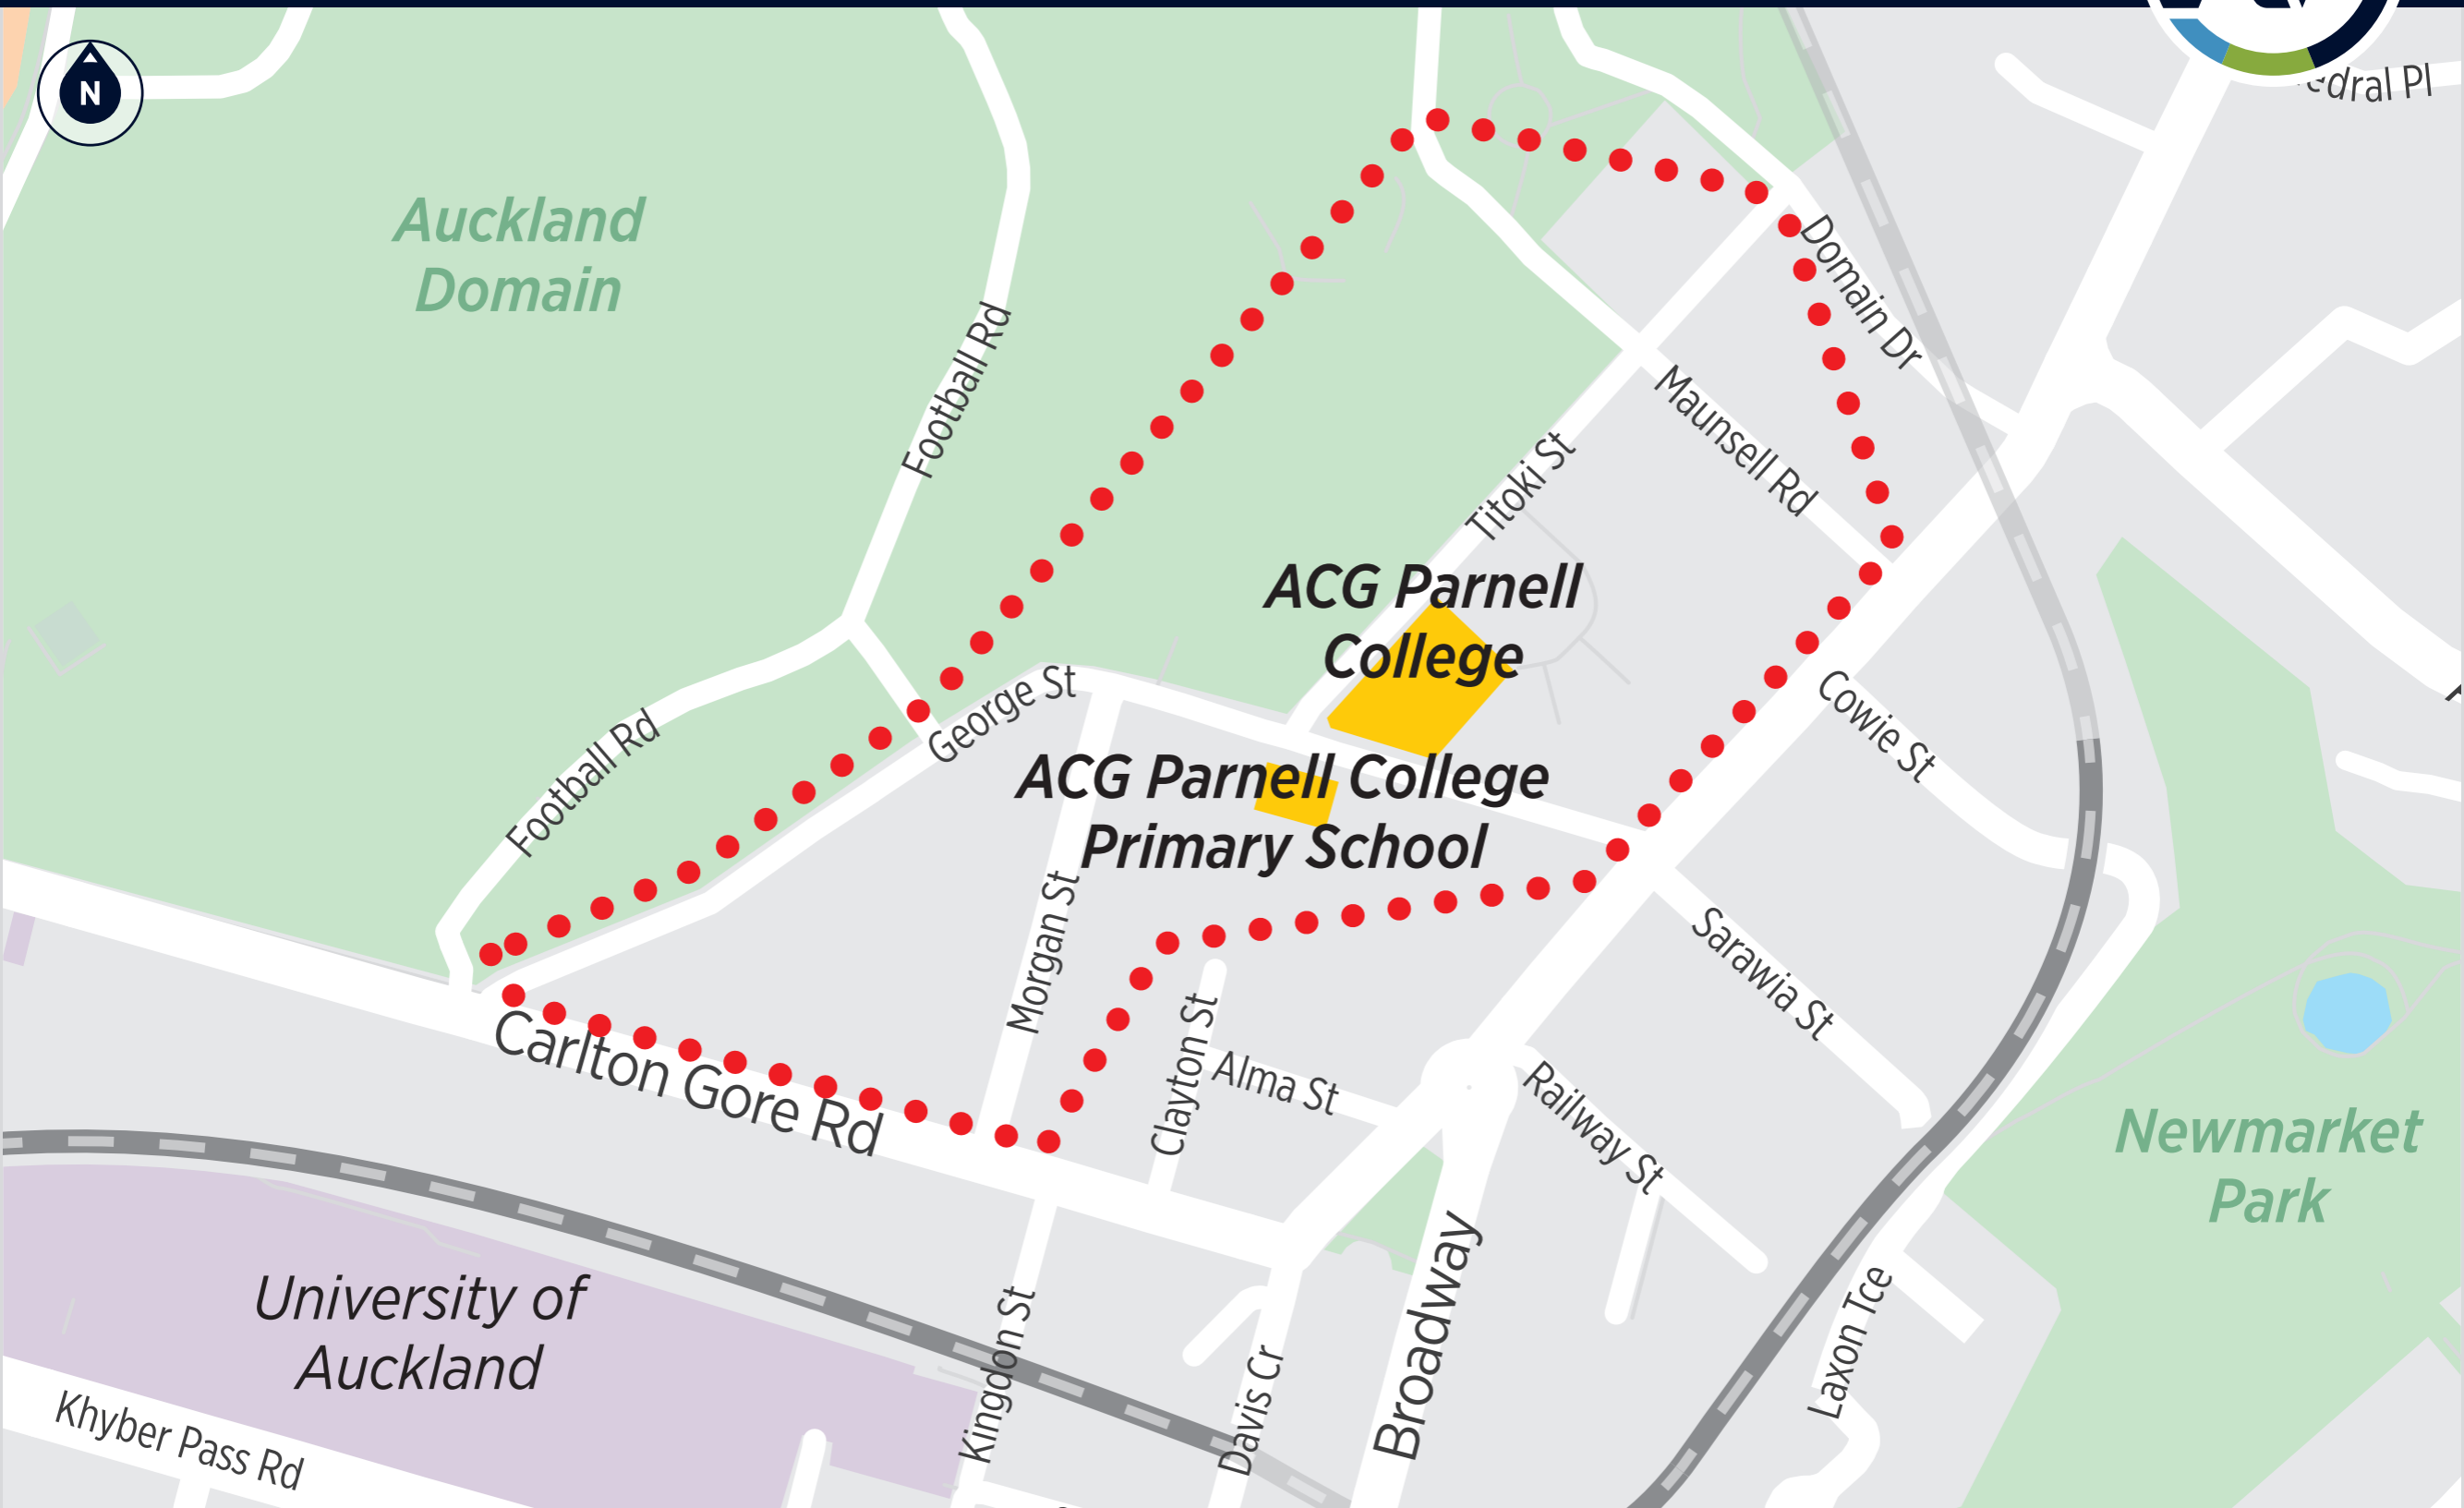

Safe Speeds: School Programme

ACG Parnell College 2 Titoki Street, Parnell | Waitematā

Auckland Domain

ACG Parnell College

ACG Parnell College Primary School

Newmarket Park

University of Auckland

Khyber Pass Rd