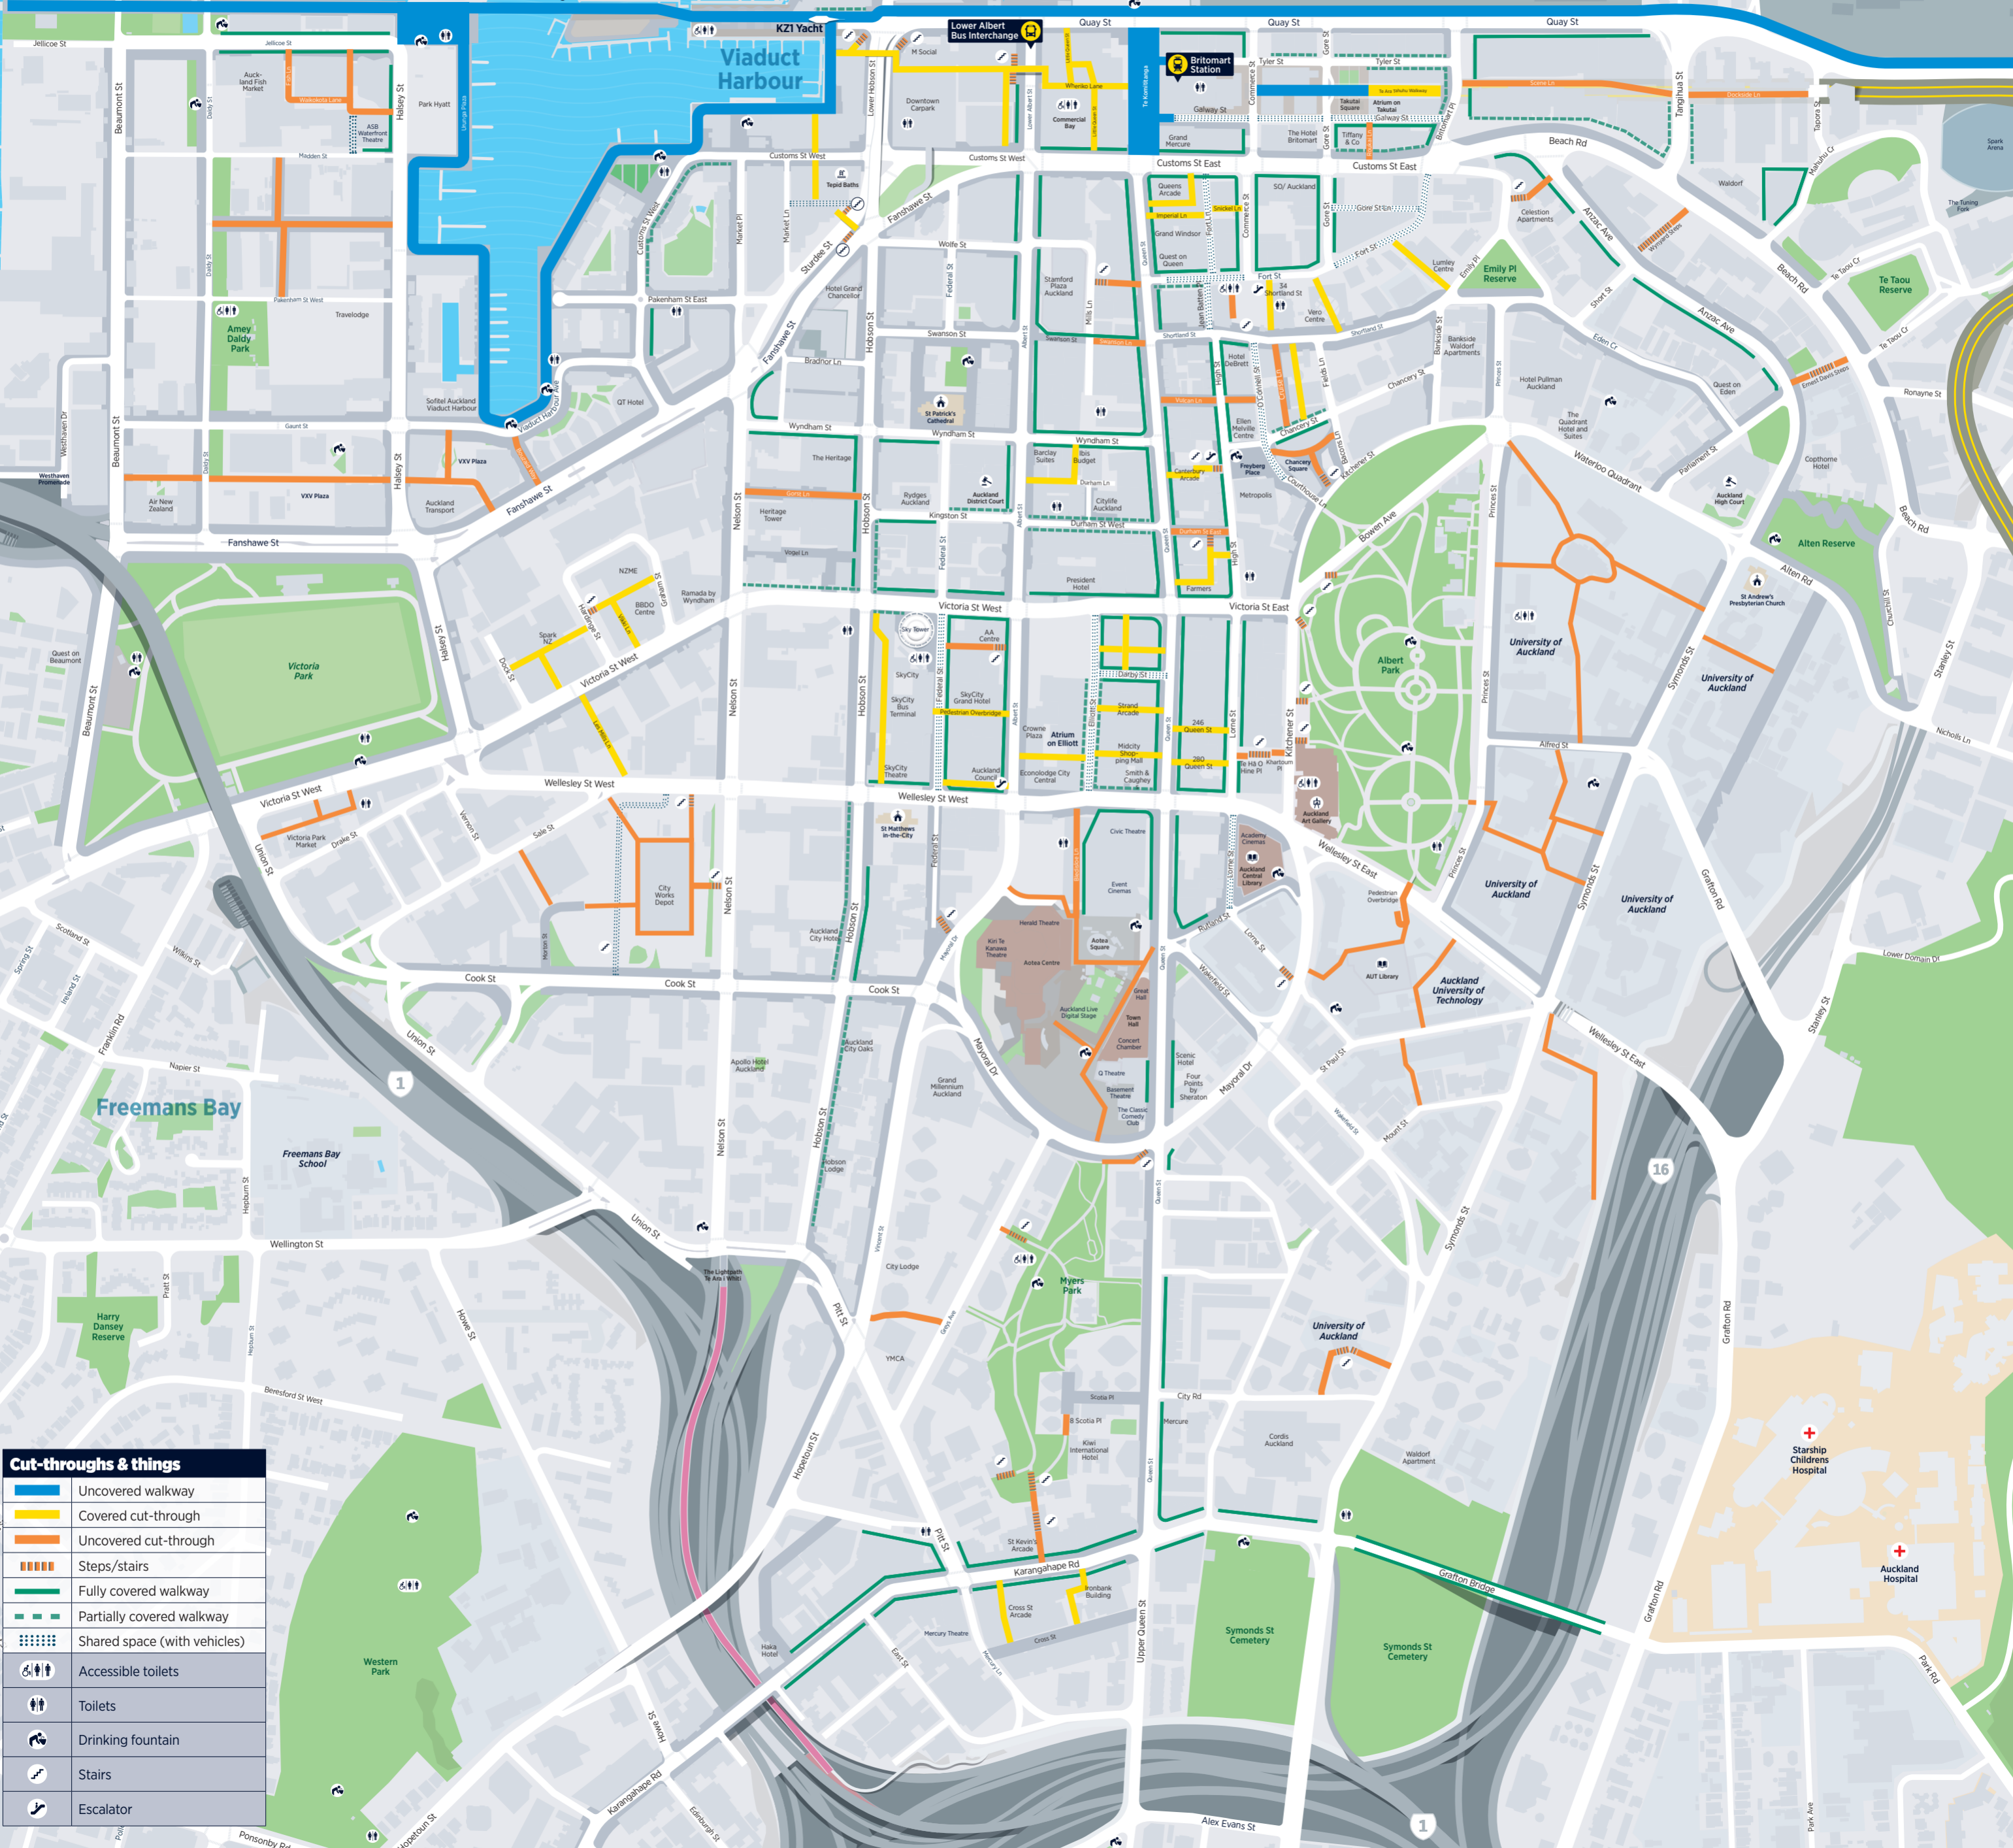

Wynyard Quarter

North Wharf Promenade

Te Wero Bridge

KZ1 Yacht

Viaduct Harbour

Lower Albert Bus Interchange

Britomart Station

Cut-throughs & things	
	Uncovered walkway
	Covered cut-through
	Uncovered cut-through
	Steps/stairs
	Fully covered walkway
	Partially covered walkway
	Shared space (with vehicles)
	Accessible toilets
	Toilets
	Drinking fountain
	Stairs
	Escalator