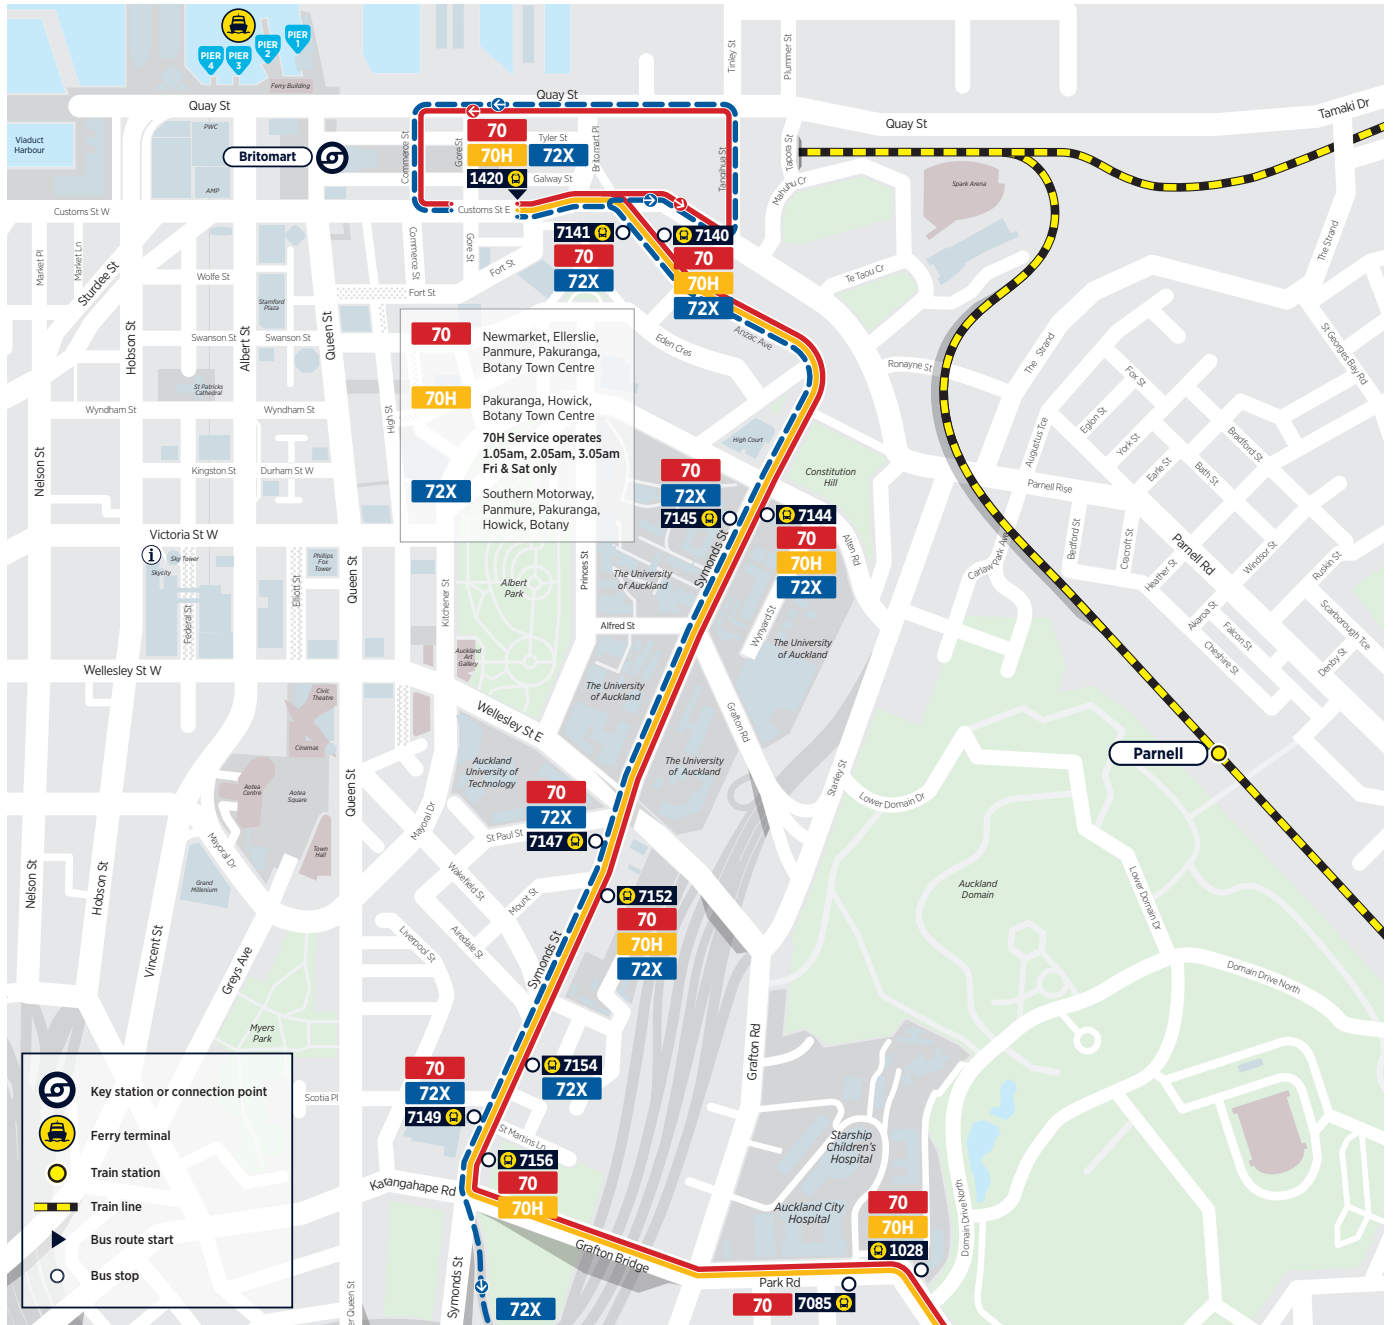

# Where to catch your bus, train and ferry in the city

# Where to connect to other services

## Otahuhu Station

# East Auckland Network Map

**KEY SYMBOLS**

- Key station or connection point
- Ferry Terminal
- Train Station
- Train Line
- Services in this direction only