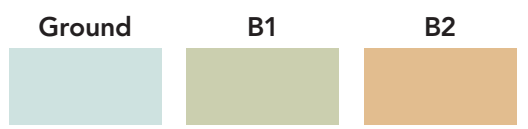

Takutai Sq Entrance

to Takutai Sq

Use Takutai Sq exit for Spark Arena

to Britomart

B2