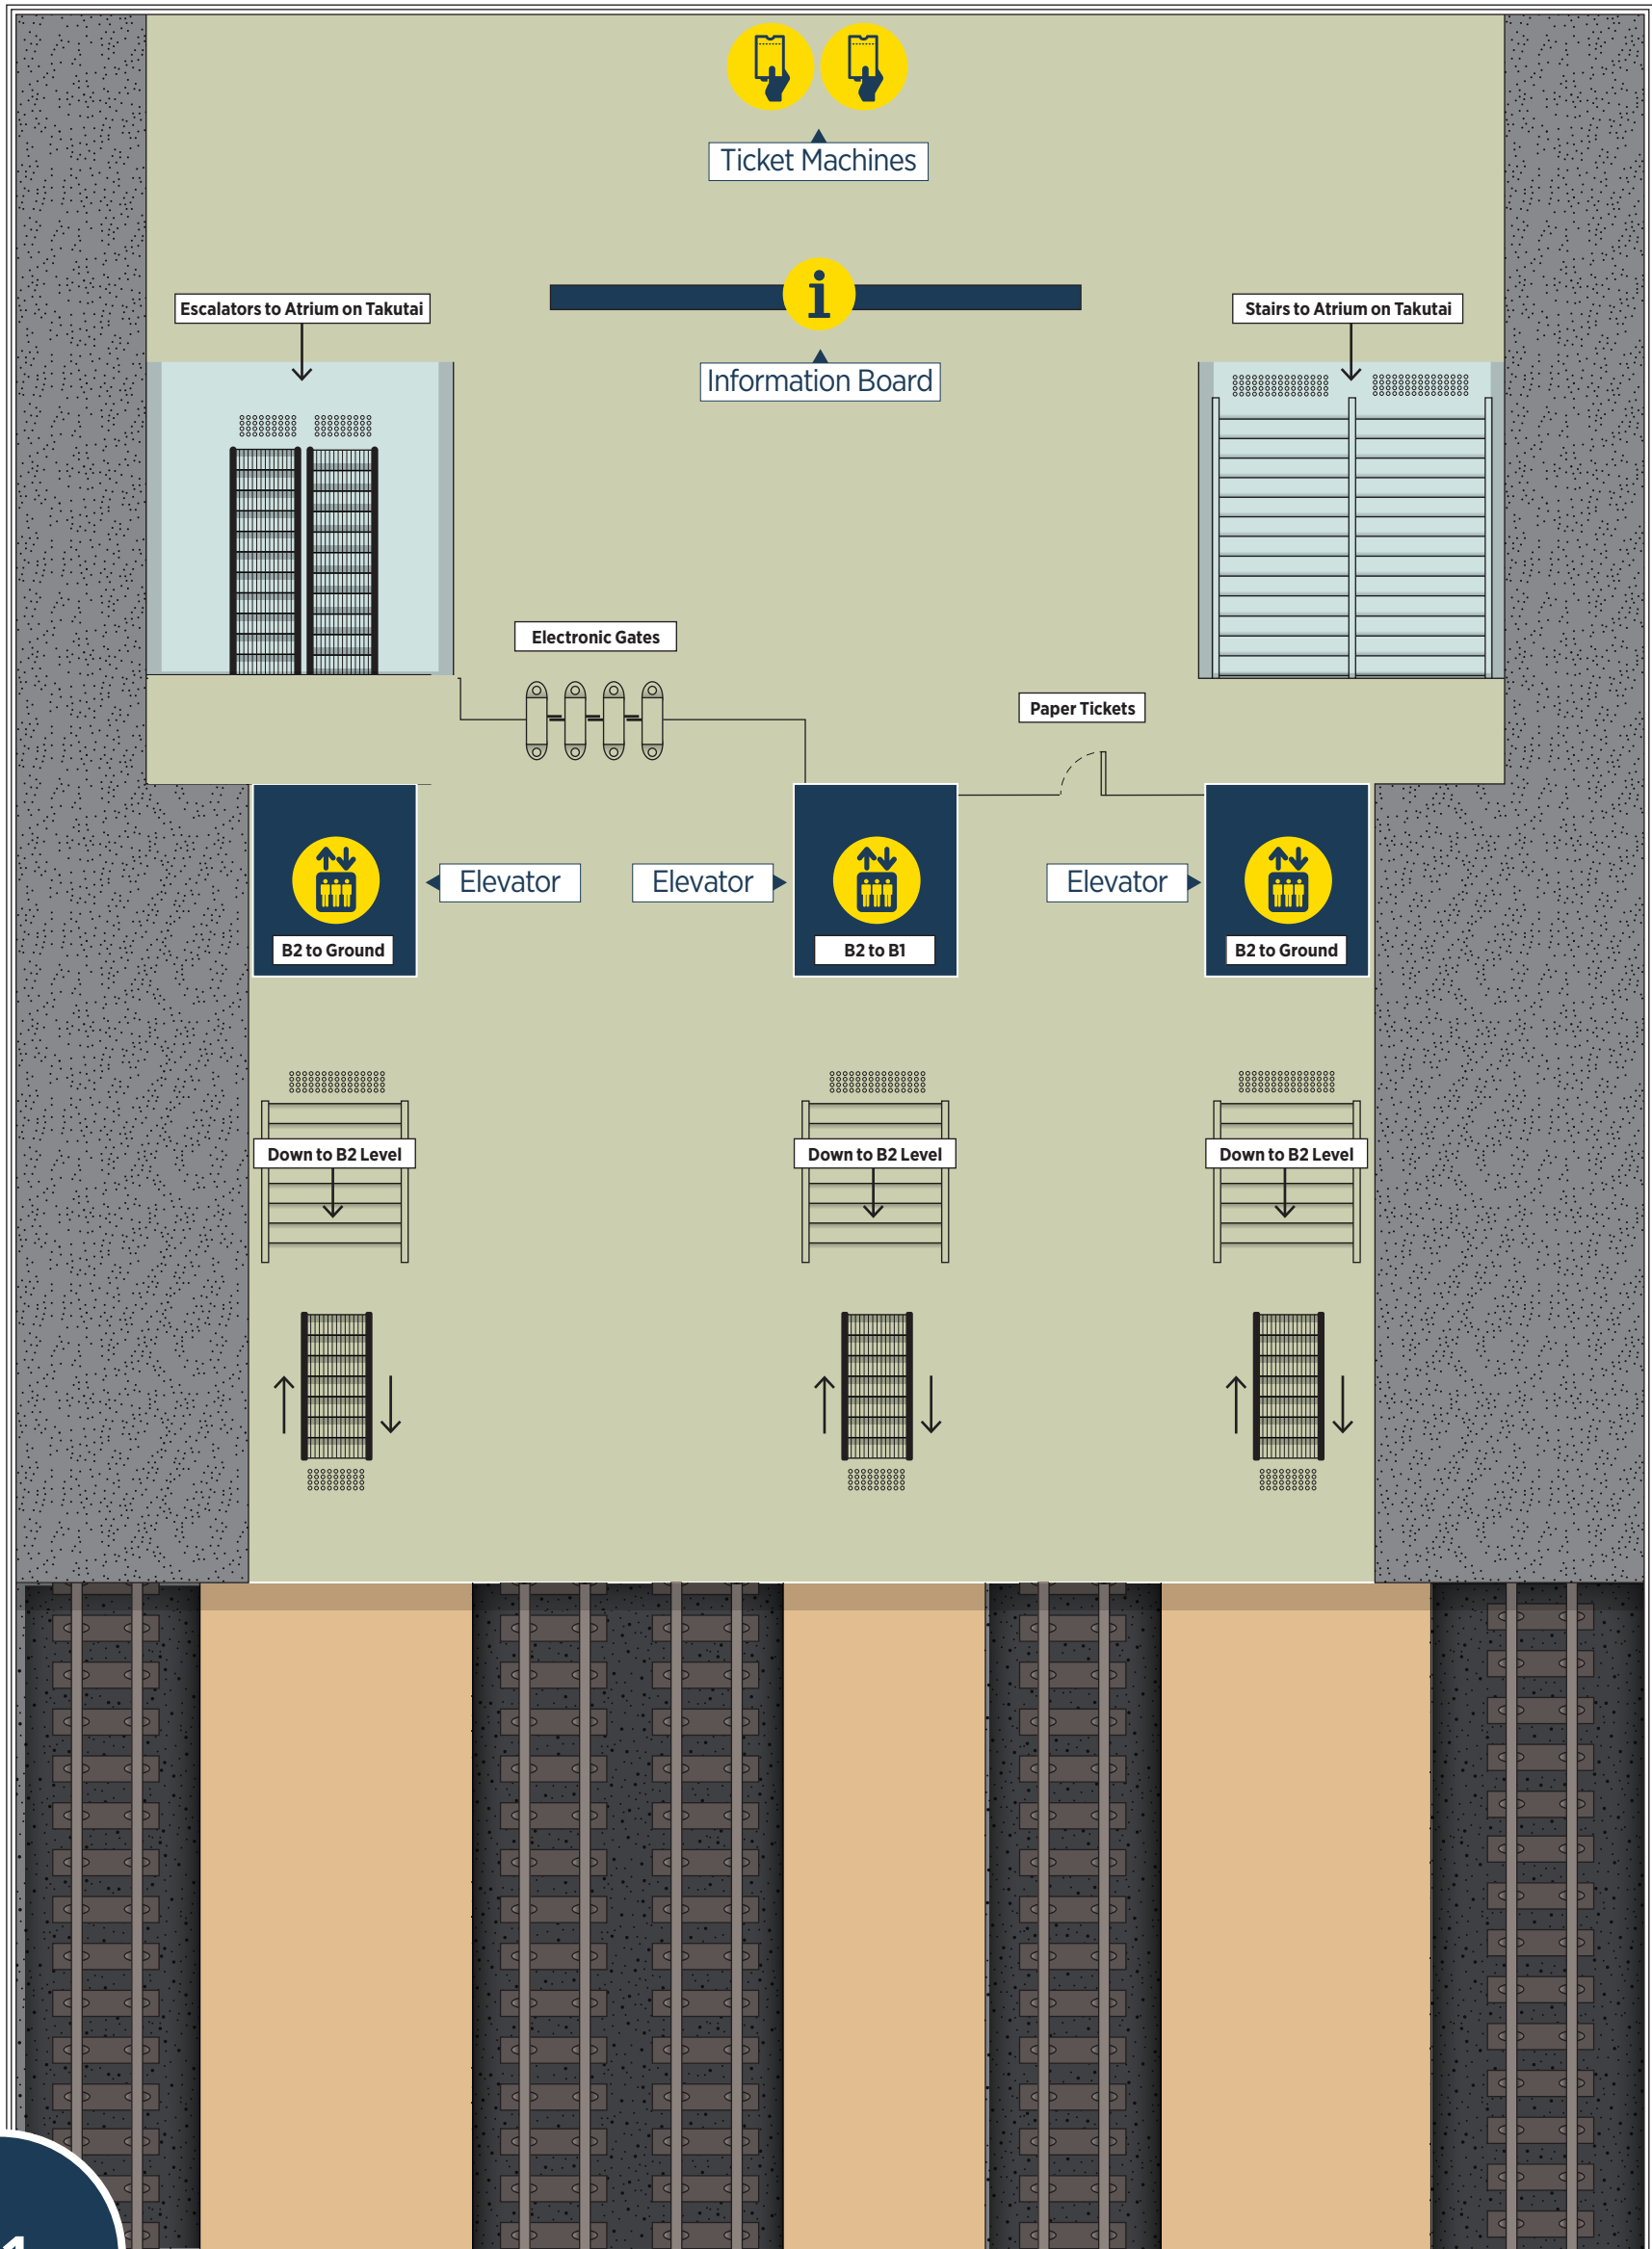

Takutai Sq Entrance

to Takutai Sq

Use Takutai Sq exit for Spark Arena

to Britomart

B2