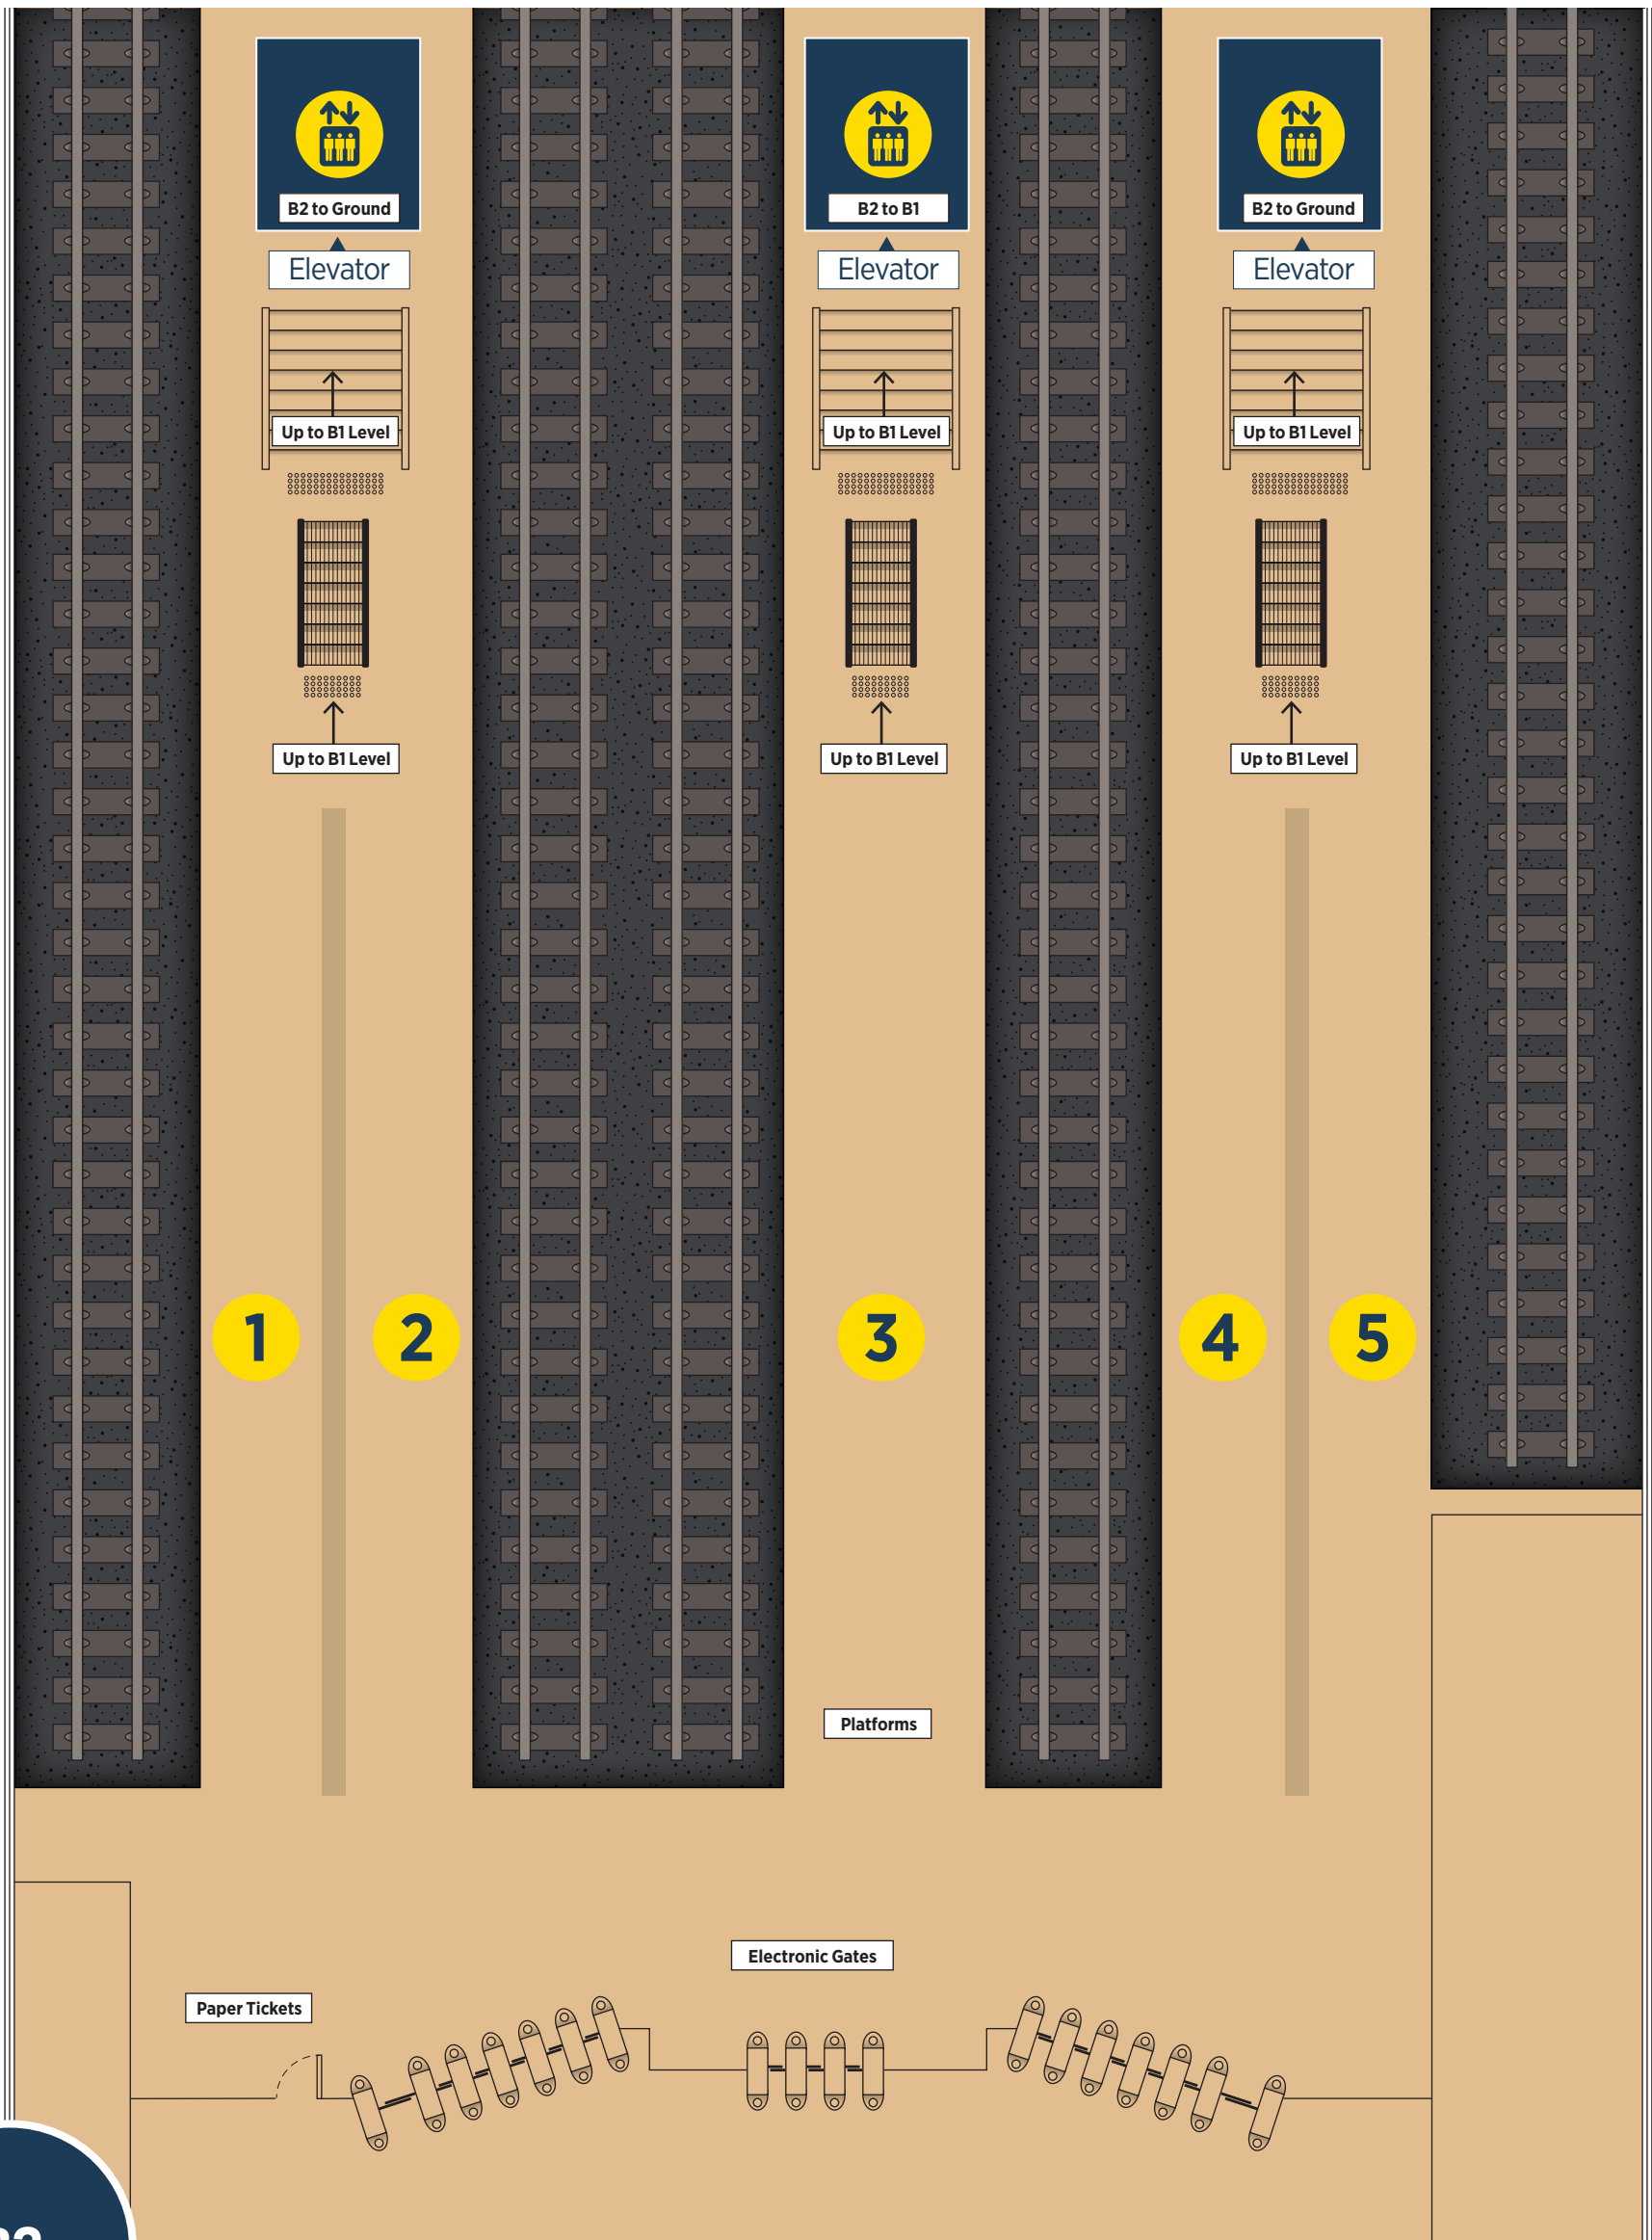

Takutai Sq Entrance

to Takutai Sq

Use Takutai Sq exit for Spark Arena

to Britomart

B2