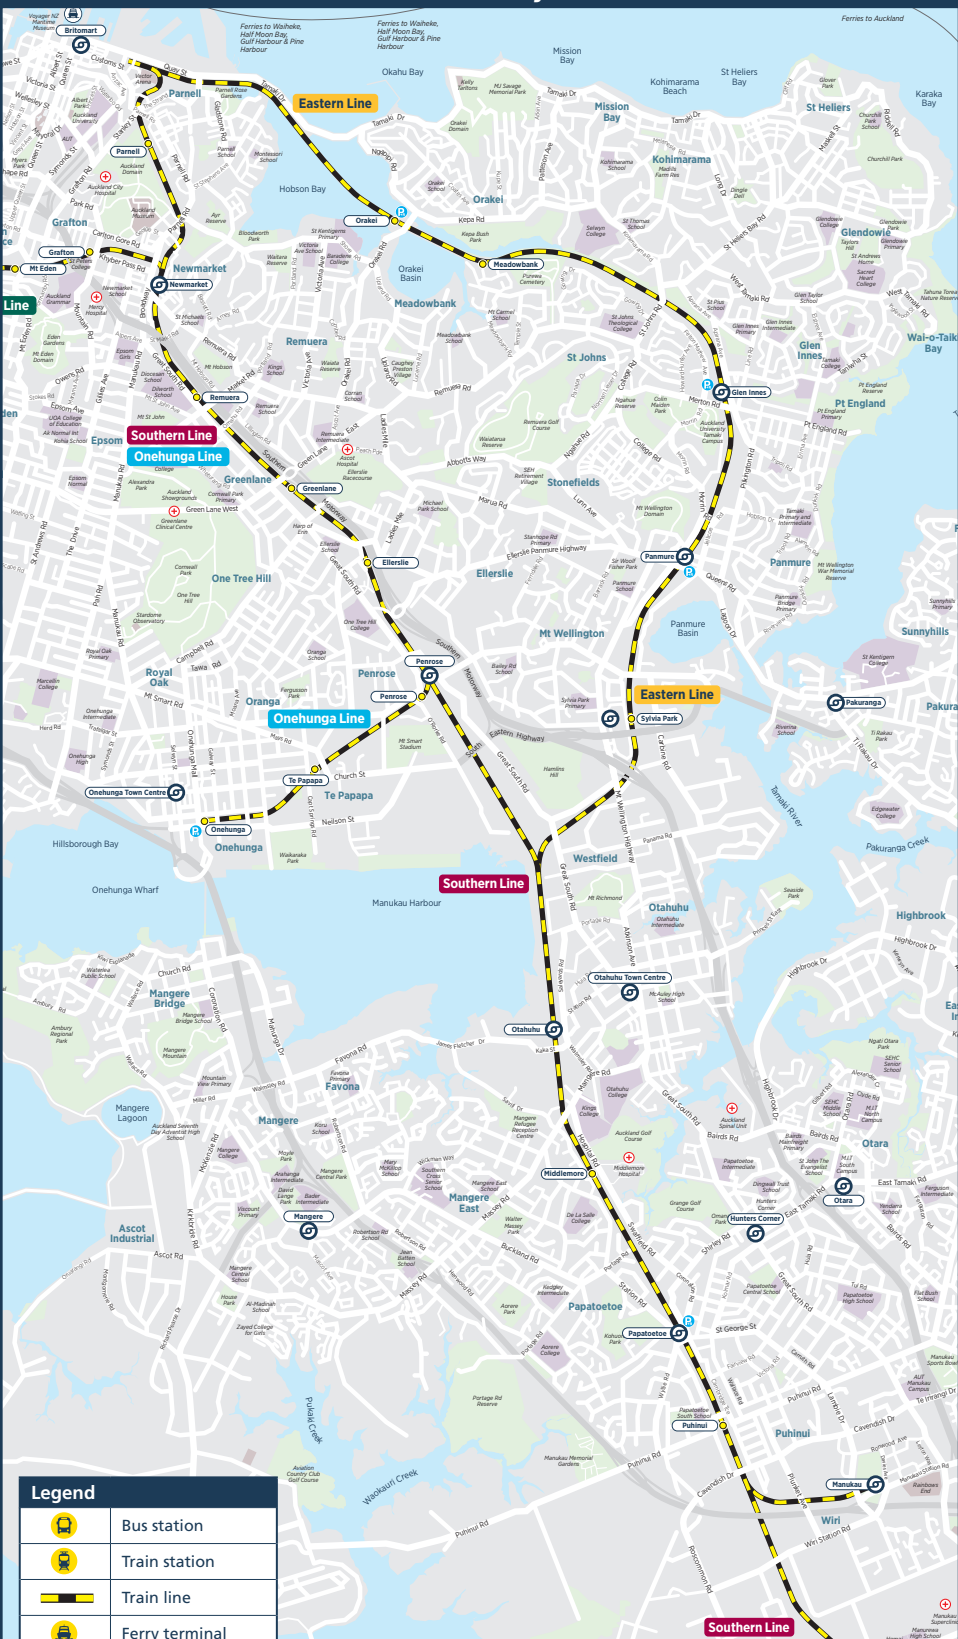

Eastern Line. Manukau to Britomart via Sylvia Park and Glen Innes

Legend	
	Bus station
	Train station
	Train line
	Ferry terminal
	Park and Ride

Note. Change trains at any station between Puhinui and Otahuhu for travel via the Southern line.