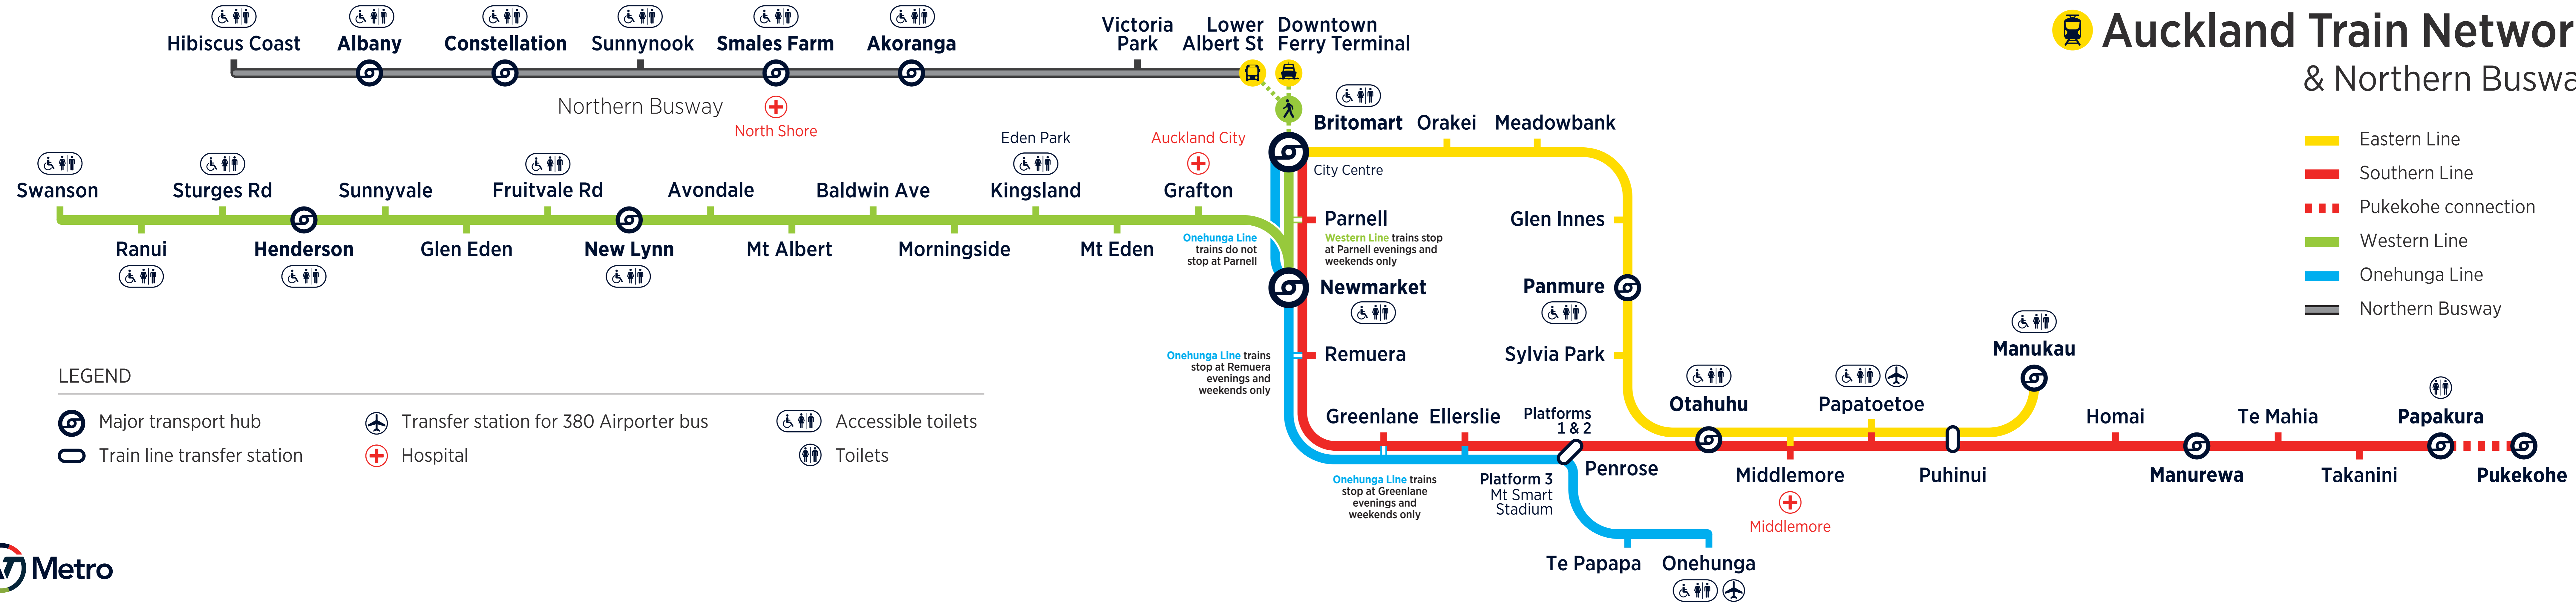

Auckland Train Network & Northern Busway

LEGEND

Major transport hub	Transfer station for 380 Airporter bus	Accessible toilets
Train line transfer station	Hospital	Toilets