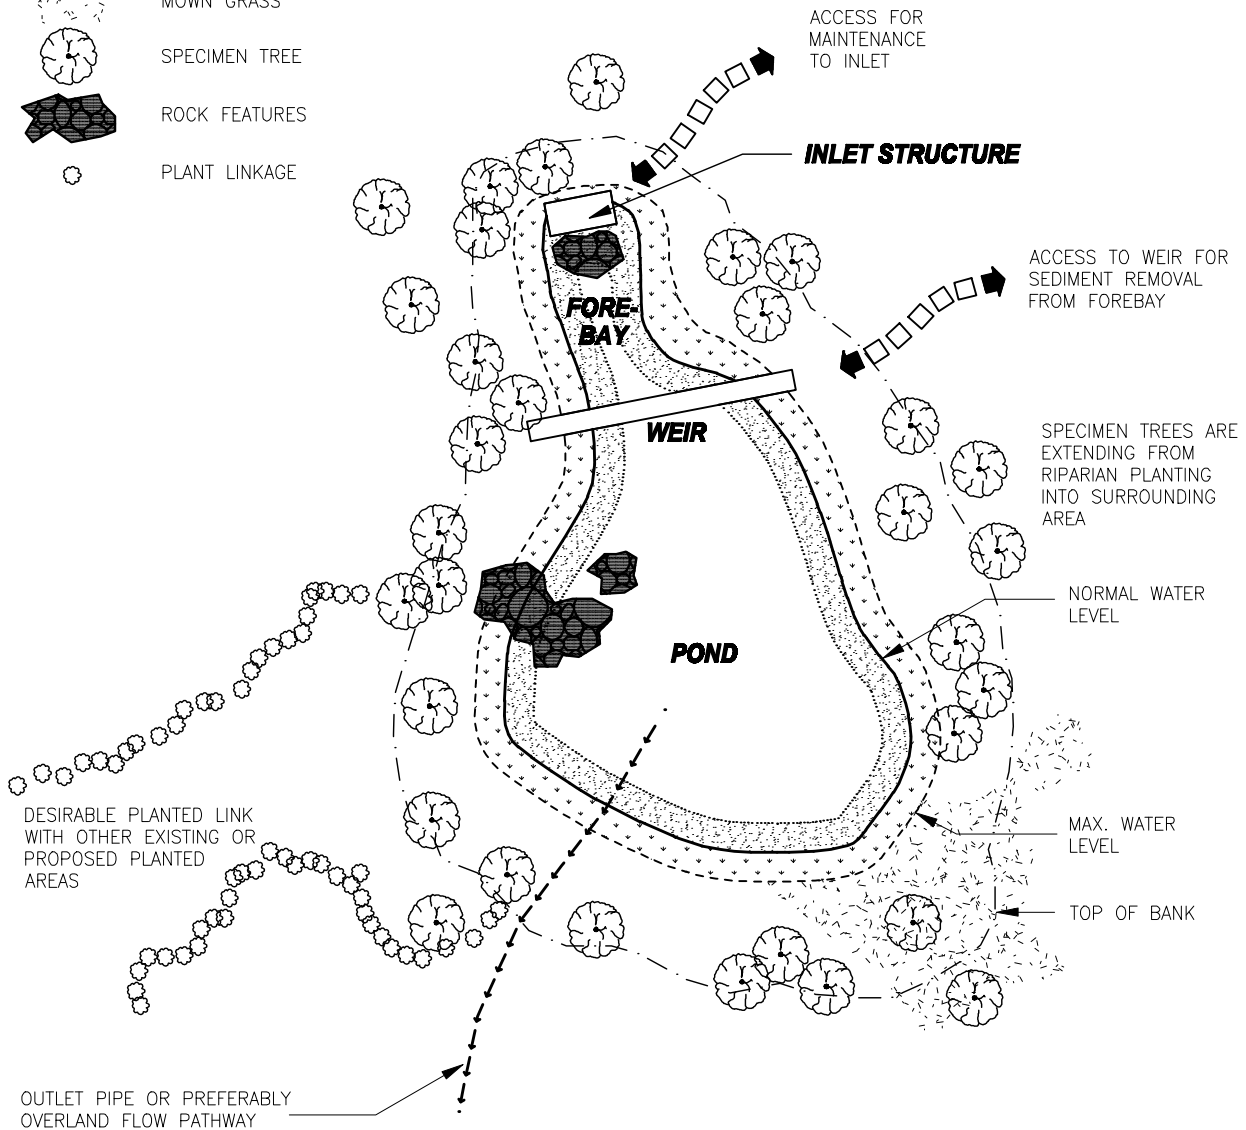

LEGEND

-  MARGIN ZONE
-  LOWER BANK ZONE
-  UPPER BANK ZONE
-  MOWN GRASS
-  SPECIMEN TREE
-  ROCK FEATURES
-  PLANT LINKAGE

INDICATIVE PLANTING GUIDELINES
FOR TYPICAL STORMWATER POND

SCALE 1 : 500