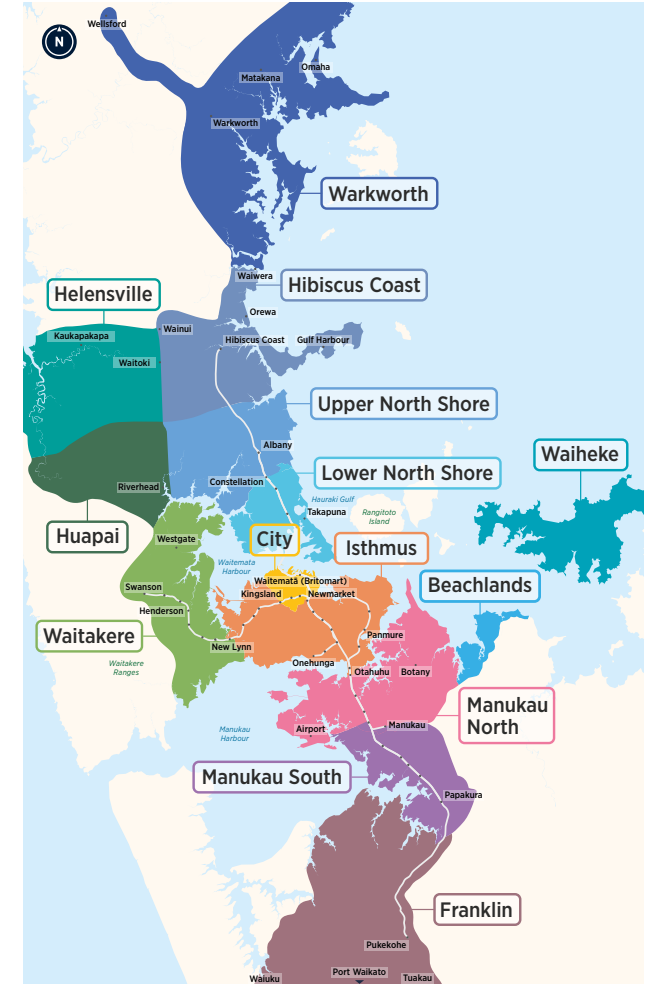

# Mt Wellington Sylvia Park Pt England

Central Bus Timetable

- ▶▶ **32**
- ▶▶ **66**
- ▶▶ **70**
- ▶▶ **74**
- | **298**
- | **321**
- | **323**
- | **670**
- | **744**
- | **782**

## Routes

- **32** Māngere Town Centre, Ōtāhuhu Station, Sylvia Park
- **66** Pt Chevalier Beach, Mt Albert, Mt Roskill, Three Kings, Royal Oak, Penrose, Sylvia Park
- **70** Botany, Ti Rakau Dr, Pakuranga, Panmure, Ellerslie, Newmarket, City
- **74** Onehunga, Church St, Sylvia Park, Panmure, Tripoli Rd, Glen Inness
- **298** Onehunga, Oranga, Ellerslie, Mt Wellington, Sylvia Park
- **321** Middlemore Hospital, Ōtāhuhu, Ellerslie, Greenlane Clinical Centre, Mercy Hospital, Auckland City Hospital, Waitematā (Britomart)
- **323** Ōtāhuhu, Panama Rd, Carbine Rd, Panmure
- **670** New Lynn, Avondale, Stoddard Rd, Onehunga, Church St, Ōtāhuhu
- **744** Panmure, Pilkington Rd, Glen Innes, Mt Taylor Dr, St Heliers
- **782** Sylvia Park, Mt Wellington, Ellerslie, Grand Dr, Meadowbank, Eastridge, Mission Bay

## Fare Zones & Boundaries

- Warkworth
- Hibiscus Coast
- Manukau North
- Upper North Shore
- Waitakere
- Manukau South
- Lower North Shore
- City
- Franklin
- Helensville
- Waiheke
- Beachlands

For more information on fares visit [www.AT.govt.nz/fares](http://www.AT.govt.nz/fares)