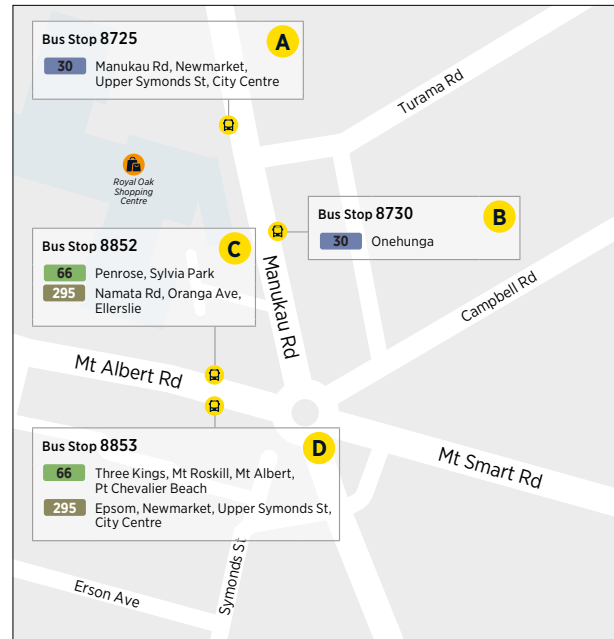

Ellerslie

Royal Oak

Onehunga

Ōtāhuhu Station

Sylvia Park

Panmure